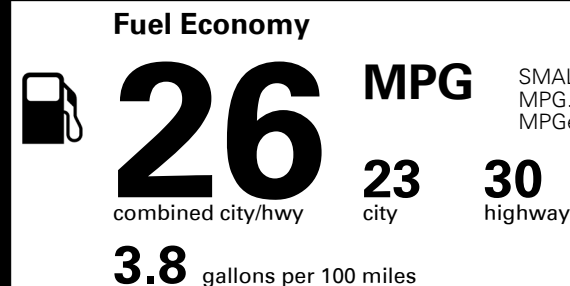

Gasoline Vehicle

SMALL SUVs range from 18 to 120 MPG. The best vehicle rates 136 MPGe.

You spend \$250 more in fuel costs over 5 years compared to the average new vehicle.

Annual fuel cost \$1,550

This vehicle emits 351 grams CO₂ per mile. The best emits 0 grams per mile (tailpipe only). Producing and distributing fuel also create emissions; learn more at fuel economy.gov.