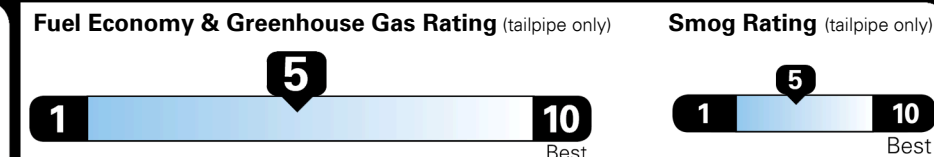

Gasoline Vehicle

SMALL SUVs range from 18 to 120 MPG. The best vehicle rates 136 MPGe.

You spend \$250 more in fuel costs over 5 years compared to the average new vehicle.

Annual fuel cost \$1,550

This vehicle emits 351 grams CO₂ per mile. The best emits 0 grams per mile (tailpipe only). Producing and distributing fuel also create emissions; learn more at fuel economy.gov.