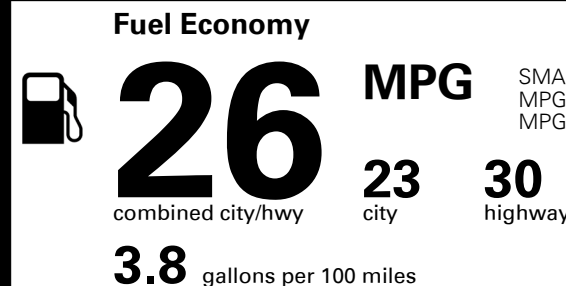

Gasoline Vehicle

SMALL SUVs range from 18 to 120 MPG. The best vehicle rates 136 MPGe.

You spend \$250 more in fuel costs over 5 years
 compared to the average new vehicle.

Annual fuel cost \$1,550

This vehicle emits 351 grams CO₂ per mile. The best emits 0 grams per mile (tailpipe only). Producing and distributing fuel also create emissions; learn more at fuel economy.gov.