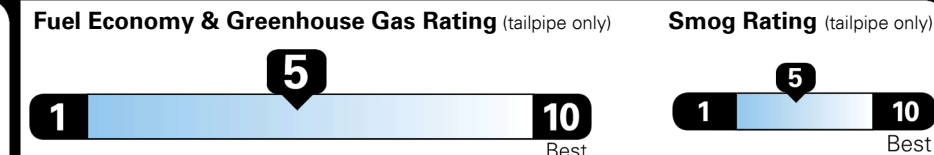

Gasoline Vehicle

SMALL SUVs range from 18 to 120 MPG. The best vehicle rates 136 MPGe.

You spend \$250 more in fuel costs over 5 years
 compared to the average new vehicle.

Annual fuel cost \$1,550

This vehicle emits 351 grams CO₂ per mile. The best emits 0 grams per mile (tailpipe only). Producing and distributing fuel also create emissions; learn more at fuel economy.gov.