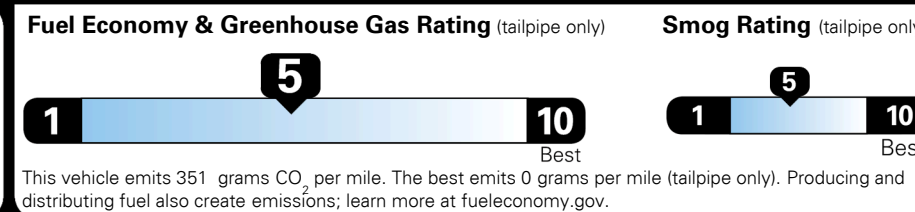

\$135.00
 \$150.00
 \$60.00

MSRP INCLUDING OPTIONS

\$ 26,335.00

INLAND FREIGHT AND HANDLING

\$ 1,045.00

TOTAL MANUFACTURER'S SUGGESTED RETAIL PRICE ▶

\$ 27,380.00

TOTAL ADDITIONAL WEIGHT: 15.4

EPA DOT Fuel Economy and Environment

Gasoline Vehicle

You spend \$250 more in fuel costs over 5 years
 compared to the average new vehicle.

Annual fuel cost \$1,550

Actual results will vary for many reasons, including driving conditions and how you drive and maintain your vehicle. The average new vehicle gets 27 MPG and costs \$7,500 to fuel over 5 years. Cost estimates are based on 15,000 miles per year at \$ 2.70 per gallon. MPGe is miles per gasoline gallon equivalent. Vehicle emissions are a significant cause of climate change and smog.