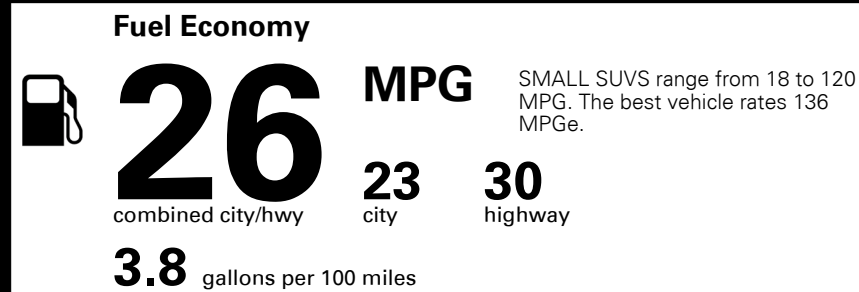

MANUFACTURER'S SUGGESTED RETAIL PRICE ▶

COMPARE S FWD FEATURES
Added to/in place of standard LX FWD features

- 18" Dark Gray Alloy Wheels
- Blind-Spot Collision Warning (BCW)
- Rear Cross-Traffic Collision Warning (RCCW)
- Sofino Premium Leatherette Seat Trim
- Unique Grille, Lower Fascia, Side Sill Trim
- Roof Rails, Projector Fog Lamps
- Power Folding Outside Mirrors
- Heated Outside Mirrors w/ LED Turn Signals
- Sport Leather Steering Wheel & Paddle Shifters

ADDITIONAL INSTALLED EQUIPMENT:
(In addition to or in place of standard features)
Carpeted Floor Mats
Cargo Cover
Wheel Locks

$ 25,990.00

Included
Included
Included
Included
Included
Included
Included
Included
Included
Included

$135.00
$150.00
$60.00

MSRP INCLUDING OPTIONS

$ 26,335.00

INLAND FREIGHT AND HANDLING

$ 1,045.00

TOTAL MANUFACTURER'S SUGGESTED RETAIL PRICE ▶

$ 27,380.00

TOTAL ADDITIONAL WEIGHT: 15.4

EPA DOT Fuel Economy and Environment

Gasoline Vehicle

You spend $250 more in fuel costs over 5 years
compared to the average new vehicle.

Annual fuel cost $1,550