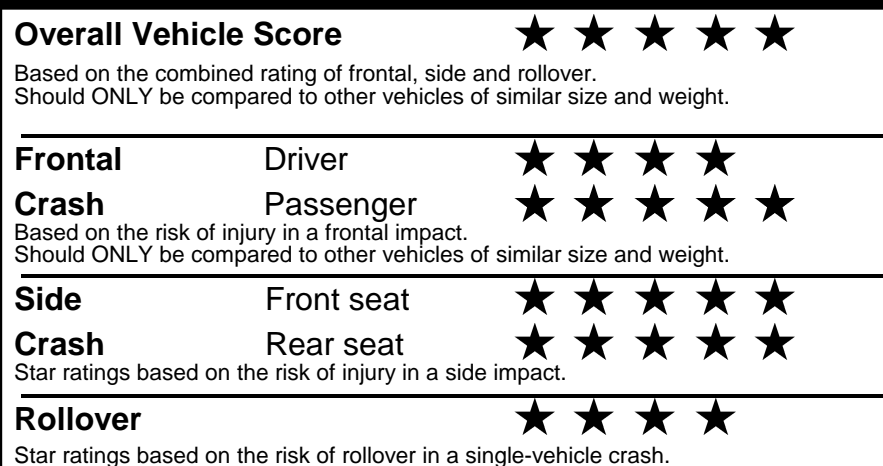

fueleconomy.gov

Calculate personalized estimates and compare vehicles

GOVERNMENT 5-STAR SAFETY RATINGS

Star ratings range from 1 to 5 stars (★★★★★) with 5 being the highest.
 Source: National Highway Traffic Safety Administration (NHTSA).
www.safercar.gov or 1-888-327-4236