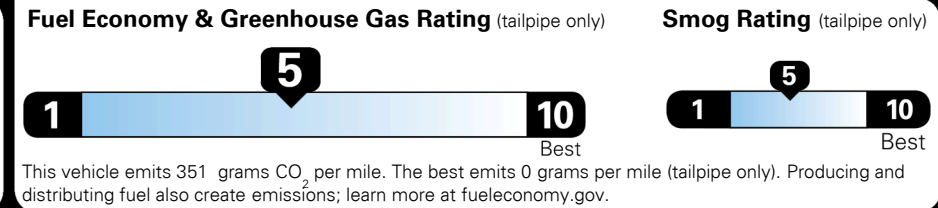

\$135.00

MSRP INCLUDING OPTIONS

\$ 26,125.00

INLAND FREIGHT AND HANDLING

\$ 1,045.00

TOTAL MANUFACTURER'S SUGGESTED RETAIL PRICE ▶

\$ 27,170.00

TOTAL ADDITIONAL WEIGHT: 6.4

EPA DOT Fuel Economy and Environment

Gasoline Vehicle

You spend \$250 more in fuel costs over 5 years compared to the average new vehicle.

Annual fuel cost \$1,550

Actual results will vary for many reasons, including driving conditions and how you drive and maintain your vehicle. The average new vehicle gets 27 MPG and costs \$7,500 to fuel over 5 years. Cost estimates are based on 15,000 miles per year at \$ 2.70 per gallon. MPGe is miles per gasoline gallon equivalent. Vehicle emissions are a significant cause of climate change and smog.