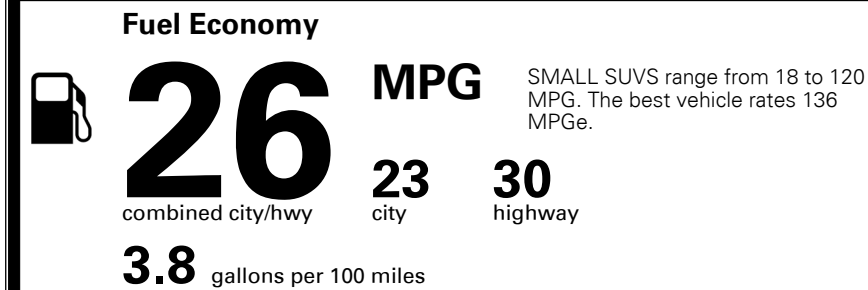

\$ 1,045.00

**TOTAL MANUFACTURER'S SUGGESTED RETAIL PRICE ▶**

**\$ 28,365.00**

TOTAL ADDITIONAL WEIGHT: 14.5

**EPA DOT Fuel Economy and Environment**

**Gasoline Vehicle**

**You spend \$250 more in fuel costs over 5 years** compared to the average new vehicle.