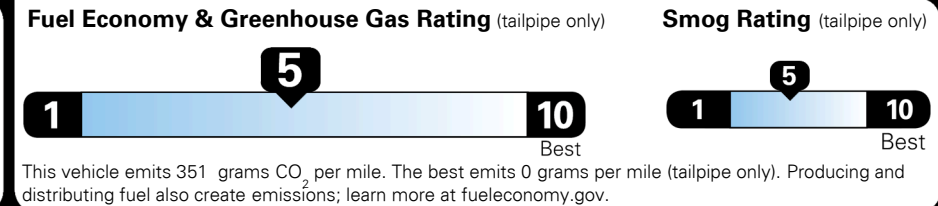

Actual results will vary for many reasons, including driving conditions and how you drive and maintain your vehicle. The average new vehicle gets 27 MPG and costs $7,500 to fuel over 5 years. Cost estimates are based on 15,000 miles per year at $ 2.70 per gallon. MPGe is miles per gasoline gallon equivalent. Vehicle emissions are a significant cause of climate change and smog.

fueleconomy.gov

Calculate personalized estimates and compare vehicles

GOVERNMENT 5-STAR SAFETY RATINGS

Overall Vehicle Score ★★★★★

Based on the combined rating of frontal, side and rollover. Should ONLY be compared to other vehicles of similar size and weight.

Frontal Driver ★★★★★

Crash Passenger ★★★★★

Based on the risk of injury in a frontal impact. Should ONLY be compared to other vehicles of similar size and weight.

Side Front seat ★★★★★

Crash Rear seat ★★★★★

Star ratings based on the risk of injury in a side impact.

Rollover ★★★★★

Star ratings based on the risk of rollover in a single-vehicle crash.

Star ratings range from 1 to 5 stars (★★★★★) with 5 being the highest.

Source: National Highway Traffic Safety Administration (NHTSA).

www.safercar.gov or 1-888-327-4236

Manufacturer's suggested retail price includes Manufacturer's recommended pre-delivery service. License and title fees, state and local taxes and other dealer installed options and accessories are not included in the manufacturer's suggested retail price.

PARTS CONTENT INFORMATION

FOR VEHICLES IN THIS CAR LINE U.S./CANADIAN PARTS CONTENT: 1 %

MAJOR SOURCES OF FOREIGN PARTS:
OTHER: 8%
KOREA: 91%

NOTE: PARTS CONTENT DOES NOT INCLUDE FINAL ASSEMBLY, DISTRIBUTION, OR OTHER NON-PARTS COSTS.

FOR THIS VEHICLE FINAL ASSEMBLY POINT: GWANGJU, KOREA

COUNTRY OF ORIGIN

ENGINE: KOREA

TRANSMISSION: KOREA