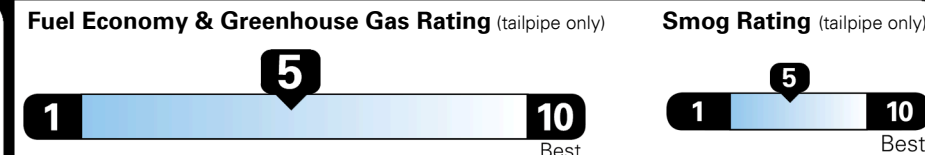

This vehicle emits 351 grams CO₂ per mile. The best emits 0 grams per mile (tailpipe only). Producing and distributing fuel also create emissions; learn more at fuelconomy.gov.

Actual results will vary for many reasons, including driving conditions and how you drive and maintain your vehicle. The average new vehicle gets 27 MPG and costs $7,500 to fuel over 5 years. Cost estimates are based on 15,000 miles per year at $ 2.70 per gallon. MPGe is miles per gasoline gallon equivalent. Vehicle emissions are a significant cause of climate change and smog.

fuelconomy.gov

Calculate personalized estimates and compare vehicles

GOVERNMENT 5-STAR SAFETY RATINGS

Overall Vehicle Score ★★★★★

Based on the combined rating of frontal, side and rollover. Should ONLY be compared to other vehicles of similar size and weight.

Frontal Driver ★★★★★

Crash Passenger ★★★★★

Based on the risk of injury in a frontal impact. Should ONLY be compared to other vehicles of similar size and weight.

Side Front seat ★★★★★

Crash Rear seat ★★★★★

Star ratings based on the risk of injury in a side impact.

Rollover ★★★★★

Star ratings based on the risk of rollover in a single-vehicle crash.

Star ratings range from 1 to 5 stars (★★★★★) with 5 being the highest.

Source: National Highway Traffic Safety Administration (NHTSA).

www.safercar.gov or 1-888-327-4236

Manufacturer's suggested retail price includes Manufacturer's recommended pre-delivery service. License and title fees, state and local taxes and other dealer installed options and accessories are not included in the manufacturer's suggested retail price.

PARTS CONTENT INFORMATION

FOR VEHICLES IN THIS CAR LINE U.S./CANADIAN PARTS CONTENT: 1 %

MAJOR SOURCES OF FOREIGN PARTS:
OTHER: 8%
KOREA: 91%

NOTE: PARTS CONTENT DOES NOT INCLUDE FINAL ASSEMBLY, DISTRIBUTION, OR OTHER NON-PARTS COSTS.

FOR THIS VEHICLE FINAL ASSEMBLY POINT: GWANGJU, KOREA

COUNTRY OF ORIGIN

ENGINE: KOREA
TRANSMISSION: KOREA