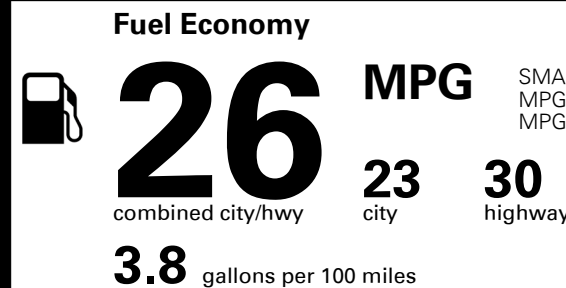

TOTAL MANUFACTURER'S SUGGESTED RETAIL PRICE ▶

\$ 28,365.00

TOTAL ADDITIONAL WEIGHT: 14.5

#1 MASS MARKET BRAND IN J.D. POWER INITIAL QUALITY, 5 YEARS IN A ROW.

GIVE IT EVERYTHING KIA

For J.D. Power 2019 award information, go to jdpower.com/awards for more details.

EPA DOT Fuel Economy and Environment

Gasoline Vehicle

SMALL SUVs range from 18 to 120 MPG. The best vehicle rates 136 MPGe.

You spend \$250 more in fuel costs over 5 years compared to the average new vehicle.