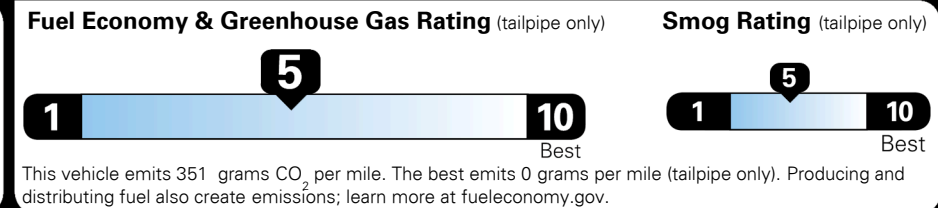

Actual results will vary for many reasons, including driving conditions and how you drive and maintain your vehicle. The average new vehicle gets 27 MPG and costs $7,500 to fuel over 5 years. Cost estimates are based on 15,000 miles per year at $ 2.70 per gallon. MPGe is miles per gasoline gallon equivalent. Vehicle emissions are a significant cause of climate change and smog.

fueleconomy.gov

Calculate personalized estimates and compare vehicles