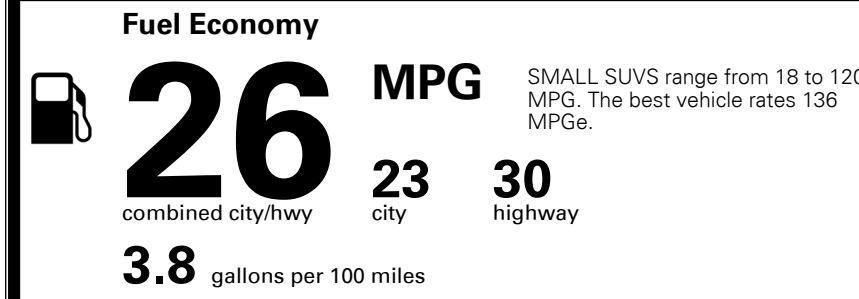

COMPARE S FWD FEATURES
Added to/in place of standard LX FWD features

- 18" Dark Gray Alloy Wheels
- Blind-Spot Collision Warning (BCW)
- Rear Cross-Traffic Collision Warning (RCCW)
- Sofino Premium Leatherette Seat Trim
- Unique Grille, Lower Fascia, Side Sill Trim
- Roof Rails, Projector Fog Lamps
- Power Folding Outside Mirrors
- Heated Outside Mirrors w/ LED Turn Signals
- Sport Leather Steering Wheel & Paddle Shifters

ADDITIONAL INSTALLED EQUIPMENT:
(In addition to or in place of standard features)

S Premium Package $3,200.00

- Panoramic Sunroof
- Power Driver Seat with Lumbar Support
- Heated Front Seats
- Smart Key w/ Push Button Start & Smart Welcome
- Smart Cruise Control w/ Stop & Go
- Wireless Charging Pad, Electronic Parking Brake
- Dual-Zone Automatic Climate Control
- LED Tail Lamps and Front Fog Lamps
- Illuminated Sunvisor Mirrors
- Auto-Dimming Rearview Mirror w/ Homelink
- SiriusXM Radio (with 3 month subscription)*
- UVO link^

^Includes 1 year service; see owners.kia.com for details

Carpeted Floor Mats $135.00
Interior Lighting $300.00

$ 25,990.00

Included
Included
Included
Included
Included
Included
Included
Included
Included
Included

MSRP INCLUDING OPTIONS

$ 29,625.00

INLAND FREIGHT AND HANDLING

$ 1,045.00

TOTAL MANUFACTURER'S SUGGESTED RETAIL PRICE ▶

$ 30,670.00

TOTAL ADDITIONAL WEIGHT: 7.0

EPA DOT Fuel Economy and Environment

Gasoline Vehicle

You spend $250 more in fuel costs over 5 years compared to the average new vehicle.

Annual fuel cost $1,550