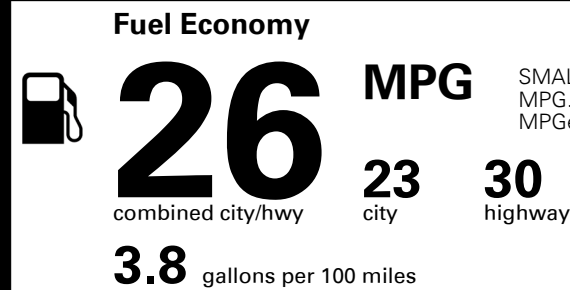

\$ 1,045.00

TOTAL MANUFACTURER'S SUGGESTED RETAIL PRICE ▶

\$ 28,760.00

TOTAL ADDITIONAL WEIGHT: 14.5

#1 MASS MARKET BRAND IN J.D. POWER INITIAL QUALITY, 5 YEARS IN A ROW.

GIVE IT EVERYTHING KIA

For J.D. Power 2019 award information, go to jdpower.com/awards for more details.

EPA DOT Fuel Economy and Environment

Gasoline Vehicle

SMALL SUVs range from 18 to 120 MPG. The best vehicle rates 136 MPGe.

You spend \$250 more in fuel costs over 5 years compared to the average new vehicle.