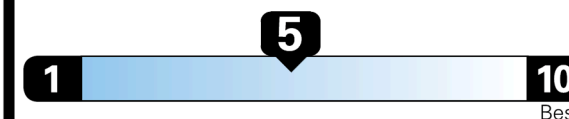

EPA DOT Fuel Economy and Environment

Gasoline Vehicle

Fuel Economy

26 MPG
combined city/hwy

23 MPG
city

30 MPG
highway

3.8 gallons per 100 miles

SMALL SUVs range from 18 to 120 MPG. The best vehicle rates 136 MPGe.

You spend $250 more in fuel costs over 5 years
compared to the average new vehicle.

Annual fuel cost $1,550

Fuel Economy & Greenhouse Gas Rating (tailpipe only)