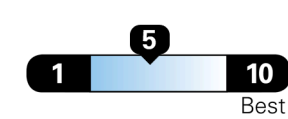

Smog Rating (tailpipe only)

This vehicle emits 351 grams CO₂ per mile. The best emits 0 grams per mile (tailpipe only). Producing and distributing fuel also create emissions; learn more at fuel economy.gov.

Actual results will vary for many reasons, including driving conditions and how you drive and maintain your vehicle. The average new vehicle gets 27 MPG and costs $7,500 to fuel over 5 years. Cost estimates are based on 15,000 miles per year at $ 2.70 per gallon. MPGe is miles per gasoline gallon equivalent. Vehicle emissions are a significant cause of climate change and smog.

fuel economy.gov

Calculate personalized estimates and compare vehicles