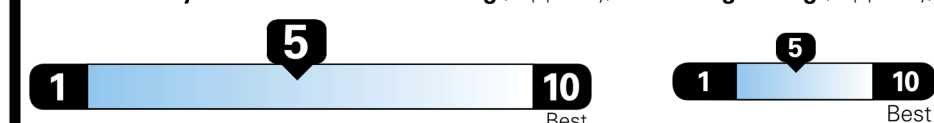

This vehicle emits 351 grams CO₂ per mile. The best emits 0 grams per mile (tailpipe only). Producing and distributing fuel also create emissions; learn more at fuel economy.gov.

Actual results will vary for many reasons, including driving conditions and how you drive and maintain your vehicle. The average new vehicle gets 27 MPG and costs $7,500 to fuel over 5 years. Cost estimates are based on 15,000 miles per year at $ 2.70 per gallon. MPGe is miles per gasoline gallon equivalent. Vehicle emissions are a significant cause of climate change and smog.

fuel economy.gov

Calculate personalized estimates and compare vehicles

GOVERNMENT 5-STAR SAFETY RATINGS

PARTS CONTENT INFORMATION

Overall Vehicle Score ★★★★★

Based on the combined rating of frontal, side and rollover. Should ONLY be compared to other vehicles of similar size and weight.

Frontal Driver ★★★★★

Crash Passenger ★★★★★

Based on the risk of injury in a frontal impact. Should ONLY be compared to other vehicles of similar size and weight.

Side Front seat ★★★★★

Crash Rear seat ★★★★★

Star ratings based on the risk of injury in a side impact.

Rollover ★★★★★

Star ratings based on the risk of rollover in a single-vehicle crash.

Star ratings range from 1 to 5 stars (★★★★★) with 5 being the highest.

Source: National Highway Traffic Safety Administration (NHTSA).

www.safercar.gov or 1-888-327-4236

Manufacturer's suggested retail price includes Manufacturer's recommended pre-delivery service. License and title fees, state and local taxes and other dealer installed options and accessories are not included in the manufacturer's suggested retail price.

FOR VEHICLES IN THIS CAR LINE U.S./CANADIAN PARTS CONTENT: 1 %

MAJOR SOURCES OF FOREIGN PARTS:
OTHER: 8%
KOREA: 91%

NOTE: PARTS CONTENT DOES NOT INCLUDE FINAL ASSEMBLY, DISTRIBUTION, OR OTHER NON-PARTS COSTS.

FOR THIS VEHICLE FINAL ASSEMBLY POINT:
GWANGJU, KOREA

COUNTRY OF ORIGIN

ENGINE: KOREA

TRANSMISSION: KOREA