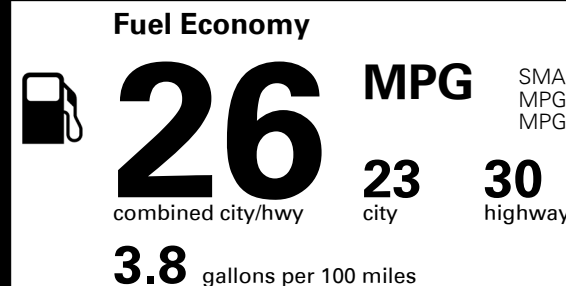

### TOTAL MANUFACTURER'S SUGGESTED RETAIL PRICE ▶

\$ 28,270.00

TOTAL ADDITIONAL WEIGHT: 6.4

#1 MASS MARKET BRAND IN  
 J.D. POWER INITIAL QUALITY,  
 5 YEARS IN A ROW.

GIVE IT EVERYTHING KIA

For J.D. Power 2019 award information, go to [jdpower.com/awards](http://jdpower.com/awards) for more details.

## EPA DOT Fuel Economy and Environment

Gasoline Vehicle

SMALL SUVs range from 18 to 120 MPG. The best vehicle rates 136 MPGe.

You spend  
**\$250**  
 more in fuel costs  
 over 5 years  
 compared to the  
 average new vehicle.