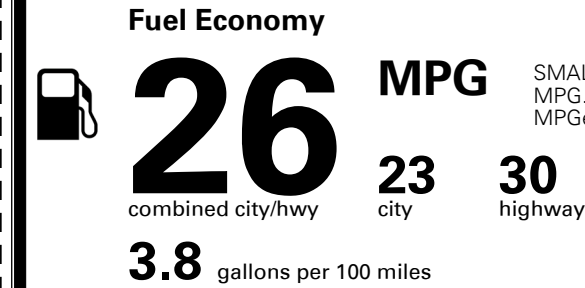

Gasoline Vehicle

SMALL SUVs range from 18 to 120 MPG. The best vehicle rates 136 MPGe.

You spend
\$250
 more in fuel costs
 over 5 years
 compared to the
 average new vehicle.

Annual fuel cost
\$1,550

Fuel Economy & Greenhouse Gas Rating (tailpipe only)