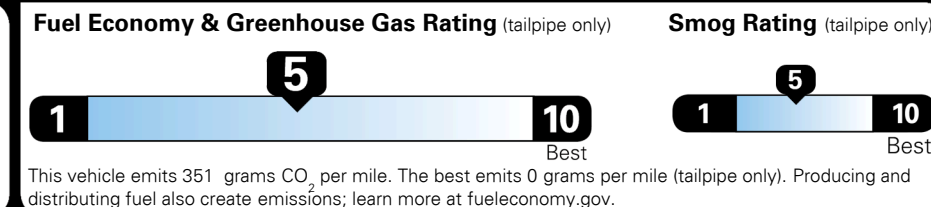

\$395.00
 \$3,200.00

\$135.00
 \$50.00

\$ 29,770.00

\$ 1,045.00

\$ 30,815.00

#1 MASS MARKET BRAND IN
 J.D. POWER INITIAL QUALITY,
 5 YEARS IN A ROW.

GIVE IT EVERYTHING KIA

For J.D. Power 2019 award information, go to jdpower.com/awards for more details.

EPA DOT Fuel Economy and Environment

Gasoline Vehicle

You spend
\$250
 more in fuel costs
 over 5 years
 compared to the
 average new vehicle.

Annual fuel cost
\$1,550

Actual results will vary for many reasons, including driving conditions and how you drive and maintain your vehicle. The average new vehicle gets 27 MPG and costs \$7,500 to fuel over 5 years. Cost estimates are based on 15,000 miles per year at \$ 2.70 per gallon. MPGe is miles per gasoline gallon equivalent. Vehicle emissions are a significant cause of climate change and smog.