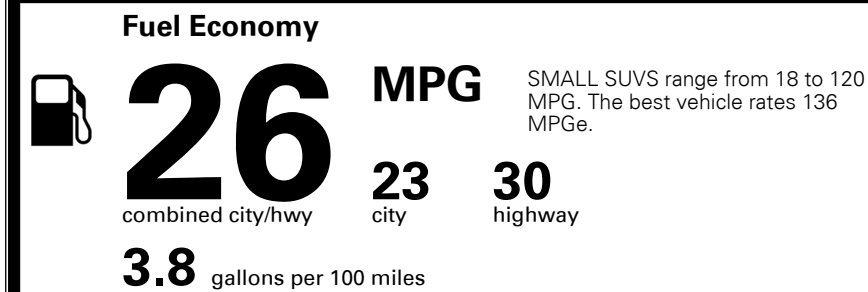

ADDITIONAL INSTALLED EQUIPMENT: (In addition to or in place of standard features)

Snow White Pearl Paint
S Premium Package

- Panoramic Sunroof
- Power Driver Seat with Lumbar Support
- Heated Front Seats
- Smart Key w/ Push Button Start & Smart Welcome
- Smart Cruise Control w/ Stop & Go
- Wireless Charging Pad, Electronic Parking Brake
- Dual-Zone Automatic Climate Control
- LED Tail Lamps and Front Fog Lamps
- Illuminated Sunvisor Mirrors
- Auto-Dimming Rearview Mirror w/ Homelink
- SiriusXM Radio (with 3 month subscription)*
- UVO link^

^Includes 1 year service; see owners.kia.com for details

Carpeted Floor Mats
Cargo Net

MSRP INCLUDING OPTIONS

INLAND FREIGHT AND HANDLING

TOTAL MANUFACTURER'S SUGGESTED RETAIL PRICE ▶

$ 25,990.00

Included
Included
Included
Included
Included
Included
Included
Included
Included
Included

$395.00
$3,200.00

$135.00
$50.00

$ 29,770.00

$ 1,045.00

$ 30,815.00

#1 MASS MARKET BRAND IN
J.D. POWER INITIAL QUALITY,
5 YEARS IN A ROW.

GIVE IT EVERYTHING KIA

For J.D. Power 2019 award information, go to jdpower.com/awards for more details.

EPA DOT Fuel Economy and Environment

Gasoline Vehicle

You spend
$250
more in fuel costs
over 5 years
compared to the
average new vehicle.

Annual fuel cost
$1,550