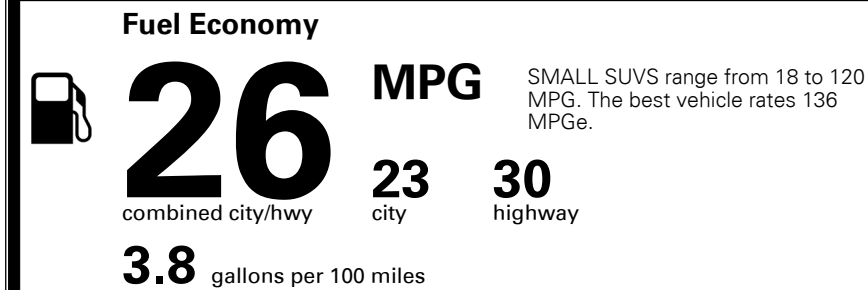

MANUFACTURER'S SUGGESTED RETAIL PRICE ▶

COMPARE S FWD FEATURES
Added to/in place of standard LX FWD features

- 18" Dark Gray Alloy Wheels
- Blind-Spot Collision Warning (BCW)
- Rear Cross-Traffic Collision Warning (RCCW)
- Sofino Premium Leatherette Seat Trim
- Unique Grille, Lower Fascia, Side Sill Trim
- Roof Rails, Projector Fog Lamps
- Power Folding Outside Mirrors
- Heated Outside Mirrors w/ LED Turn Signals
- Sport Leather Steering Wheel & Paddle Shifters

ADDITIONAL INSTALLED EQUIPMENT:
(In addition to or in place of standard features)
Carpeted Floor Mats

$ 25,990.00

Included
Included
Included
Included
Included
Included
Included
Included
Included
Included

$135.00

MSRP INCLUDING OPTIONS

$ 26,125.00

INLAND FREIGHT AND HANDLING

$ 1,045.00

TOTAL MANUFACTURER'S SUGGESTED RETAIL PRICE ▶

$ 27,170.00

TOTAL ADDITIONAL WEIGHT: 6.4

EPA DOT Fuel Economy and Environment

Gasoline Vehicle