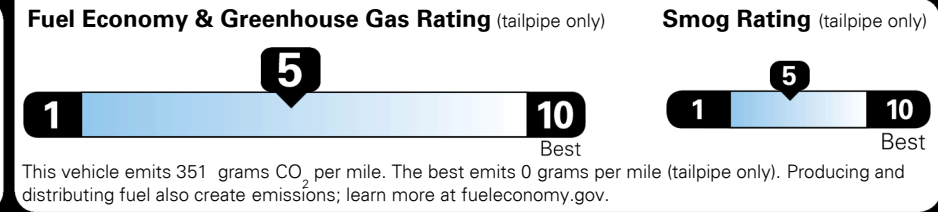

\$135.00

MSRP INCLUDING OPTIONS

\$ 26,125.00

INLAND FREIGHT AND HANDLING

\$ 1,045.00

TOTAL MANUFACTURER'S SUGGESTED RETAIL PRICE ▶

\$ 27,170.00

TOTAL ADDITIONAL WEIGHT: 6.4

EPA DOT Fuel Economy and Environment

Gasoline Vehicle

You spend \$250 more in fuel costs over 5 years compared to the average new vehicle.

Annual fuel cost \$1,550

Actual results will vary for many reasons, including driving conditions and how you drive and maintain your vehicle. The average new vehicle gets 27 MPG and costs \$7,500 to fuel over 5 years. Cost estimates are based on 15,000 miles per year at \$ 2.70 per gallon. MPGe is miles per gasoline gallon equivalent. Vehicle emissions are a significant cause of climate change and smog.