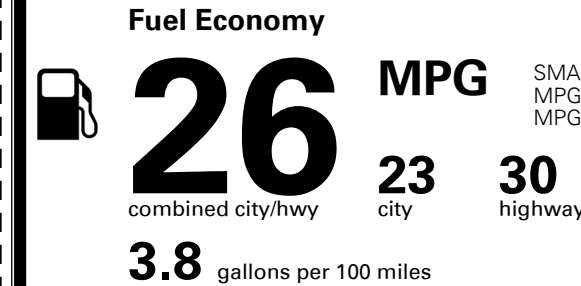

### TOTAL MANUFACTURER'S SUGGESTED RETAIL PRICE ▶

\$ 28,320.00

TOTAL ADDITIONAL WEIGHT: 6.9

#1 MASS MARKET BRAND IN  
 J.D. POWER INITIAL QUALITY,  
 5 YEARS IN A ROW.

GIVE IT EVERYTHING KIA

For J.D. Power 2019 award information, go to [jdpower.com/awards](http://jdpower.com/awards) for more details.

## EPA DOT Fuel Economy and Environment

Gasoline Vehicle

SMALL SUVs range from 18 to 120 MPG. The best vehicle rates 136 MPGe.

You spend  
**\$250**  
 more in fuel costs  
 over 5 years  
 compared to the  
 average new vehicle.