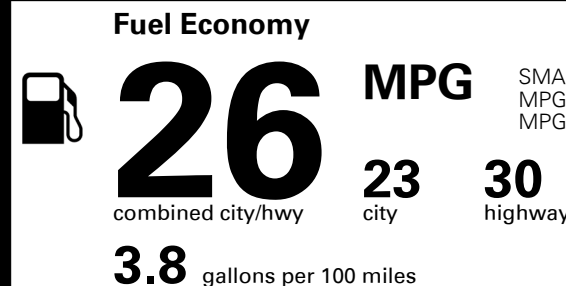

Gasoline Vehicle

SMALL SUVs range from 18 to 120 MPG. The best vehicle rates 136 MPGe.

You spend \$250 more in fuel costs over 5 years compared to the average new vehicle.

Annual fuel cost \$1,550

This vehicle emits 351 grams CO₂ per mile. The best emits 0 grams per mile (tailpipe only). Producing and distributing fuel also create emissions; learn more at fuel economy.gov.