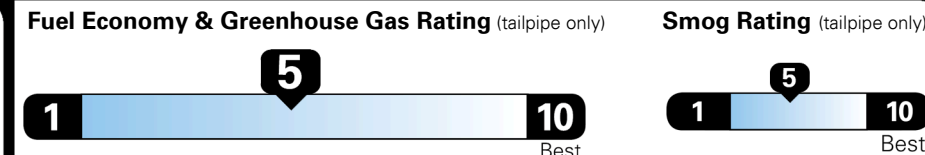

Gasoline Vehicle

SMALL SUVs range from 18 to 120 MPG. The best vehicle rates 136 MPGe.

You spend \$250 more in fuel costs over 5 years compared to the average new vehicle.

Annual fuel cost \$1,550

This vehicle emits 351 grams CO₂ per mile. The best emits 0 grams per mile (tailpipe only). Producing and distributing fuel also create emissions; learn more at fuel economy.gov.