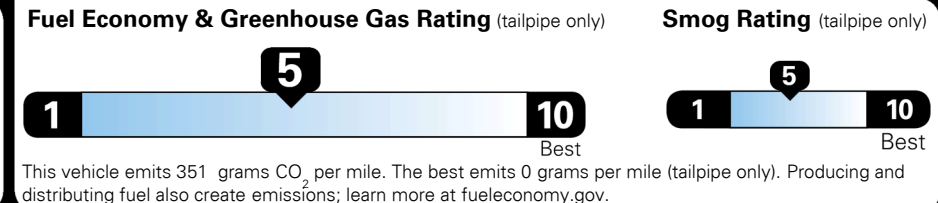

\$135.00
 \$150.00

MSRP INCLUDING OPTIONS

\$ 26,275.00

INLAND FREIGHT AND HANDLING

\$ 1,045.00

TOTAL MANUFACTURER'S SUGGESTED RETAIL PRICE ▶

\$ 27,320.00

TOTAL ADDITIONAL WEIGHT: 14.6

EPA DOT Fuel Economy and Environment

Gasoline Vehicle

You spend \$250 more in fuel costs over 5 years
 compared to the average new vehicle.

Annual fuel cost \$1,550

Actual results will vary for many reasons, including driving conditions and how you drive and maintain your vehicle. The average new vehicle gets 27 MPG and costs \$7,500 to fuel over 5 years. Cost estimates are based on 15,000 miles per year at \$ 2.70 per gallon. MPGe is miles per gasoline gallon equivalent. Vehicle emissions are a significant cause of climate change and smog.