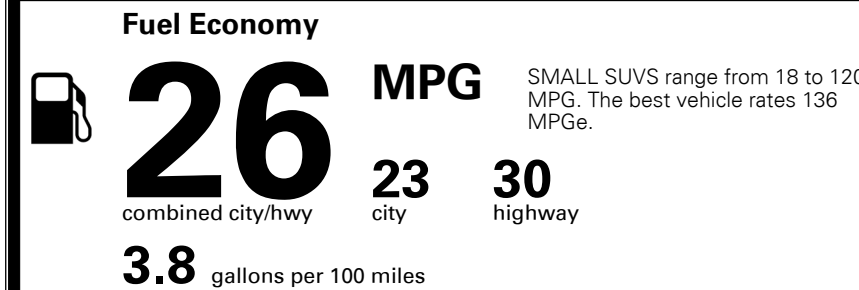

MANUFACTURER'S SUGGESTED RETAIL PRICE ▶

COMPARE S FWD FEATURES
Added to/in place of standard LX FWD features
- 18" Dark Gray Alloy Wheels
- Blind-Spot Collision Warning (BCW)
- Rear Cross-Traffic Collision Warning (RCCW)
- Sofino Premium Leatherette Seat Trim
- Unique Grille, Lower Fascia, Side Sill Trim
- Roof Rails, Projector Fog Lamps
- Power Folding Outside Mirrors
- Heated Outside Mirrors w/ LED Turn Signals
- Sport Leather Steering Wheel & Paddle Shifters

ADDITIONAL INSTALLED EQUIPMENT:
(In addition to or in place of standard features)
Carpeted Floor Mats
Cargo Cover

$ 25,990.00

Included
Included
Included
Included
Included
Included
Included
Included
Included
Included

$135.00
$150.00

MSRP INCLUDING OPTIONS

$ 26,275.00

INLAND FREIGHT AND HANDLING

$ 1,045.00

TOTAL MANUFACTURER'S SUGGESTED RETAIL PRICE ▶

$ 27,320.00

TOTAL ADDITIONAL WEIGHT: 14.6

EPA DOT Fuel Economy and Environment

Gasoline Vehicle

You spend $250 more in fuel costs over 5 years
compared to the average new vehicle.

Annual fuel cost $1,550