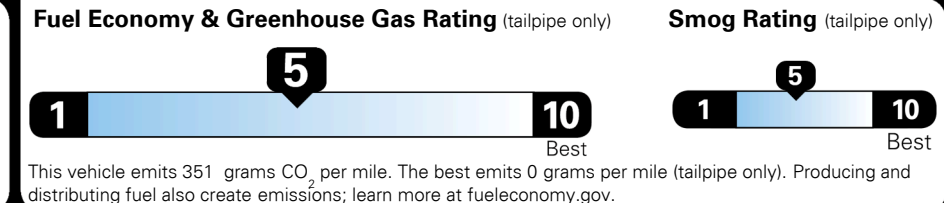

\$135.00
 \$50.00
 \$115.00

MSRP INCLUDING OPTIONS

\$ 26,290.00

INLAND FREIGHT AND HANDLING

\$ 1,045.00

TOTAL MANUFACTURER'S SUGGESTED RETAIL PRICE ▶

\$ 27,335.00

TOTAL ADDITIONAL WEIGHT: 8.6

EPA DOT Fuel Economy and Environment

Gasoline Vehicle

You spend \$250 more in fuel costs over 5 years
 compared to the average new vehicle.

Annual fuel cost \$1,550

Actual results will vary for many reasons, including driving conditions and how you drive and maintain your vehicle. The average new vehicle gets 27 MPG and costs \$7,500 to fuel over 5 years. Cost estimates are based on 15,000 miles per year at \$ 2.70 per gallon. MPGe is miles per gasoline gallon equivalent. Vehicle emissions are a significant cause of climate change and smog.