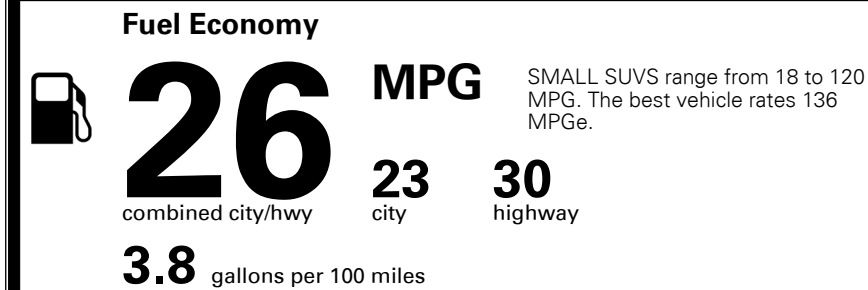

MANUFACTURER'S SUGGESTED RETAIL PRICE ▶

COMPARE S FWD FEATURES
Added to/in place of standard LX FWD features

- 18" Dark Gray Alloy Wheels
- Blind-Spot Collision Warning (BCW)
- Rear Cross-Traffic Collision Warning (RCCW)
- Sofino Premium Leatherette Seat Trim
- Unique Grille, Lower Fascia, Side Sill Trim
- Roof Rails, Projector Fog Lamps
- Power Folding Outside Mirrors
- Heated Outside Mirrors w/ LED Turn Signals
- Sport Leather Steering Wheel & Paddle Shifters

ADDITIONAL INSTALLED EQUIPMENT:
(In addition to or in place of standard features)
Carpeted Floor Mats
Cargo Net
Mud Guards

$ 25,990.00

Included
Included
Included
Included
Included
Included
Included
Included
Included
Included

$135.00
$50.00
$115.00

MSRP INCLUDING OPTIONS

$ 26,290.00

INLAND FREIGHT AND HANDLING

$ 1,045.00

TOTAL MANUFACTURER'S SUGGESTED RETAIL PRICE ▶

$ 27,335.00

TOTAL ADDITIONAL WEIGHT: 8.6

EPA DOT Fuel Economy and Environment

Gasoline Vehicle

You spend $250 more in fuel costs over 5 years
compared to the average new vehicle.

Annual fuel cost $1,550