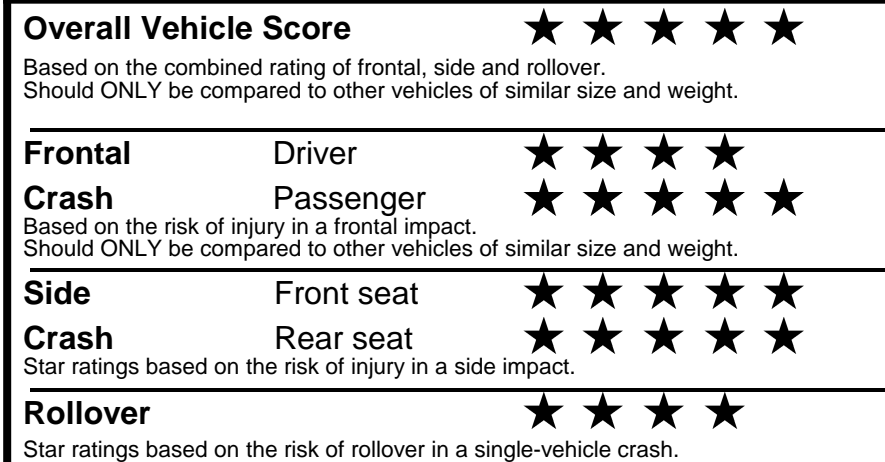

fueleconomy.gov

Calculate personalized estimates and compare vehicles

GOVERNMENT 5-STAR SAFETY RATINGS

Star ratings range from 1 to 5 stars (★★★★★) with 5 being the highest. Source: National Highway Traffic Safety Administration (NHTSA). www.safercar.gov or 1-888-327-4236