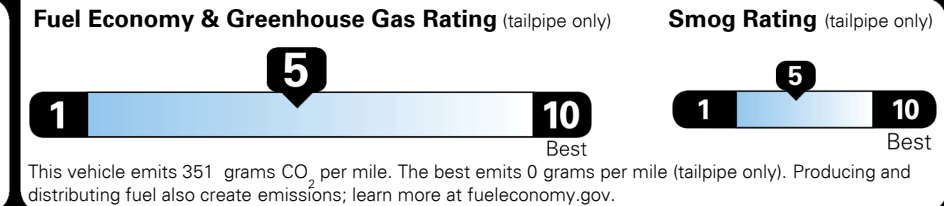

\$395.00
 \$135.00

MSRP INCLUDING OPTIONS

\$ 26,520.00

INLAND FREIGHT AND HANDLING

\$ 1,045.00

TOTAL MANUFACTURER'S SUGGESTED RETAIL PRICE ▶

\$ 27,565.00

TOTAL ADDITIONAL WEIGHT: 6.4

EPA DOT Fuel Economy and Environment

Gasoline Vehicle

You spend \$250 more in fuel costs over 5 years
 compared to the average new vehicle.

Annual fuel cost \$1,550

Actual results will vary for many reasons, including driving conditions and how you drive and maintain your vehicle. The average new vehicle gets 27 MPG and costs \$7,500 to fuel over 5 years. Cost estimates are based on 15,000 miles per year at \$ 2.70 per gallon. MPGe is miles per gasoline gallon equivalent. Vehicle emissions are a significant cause of climate change and smog.