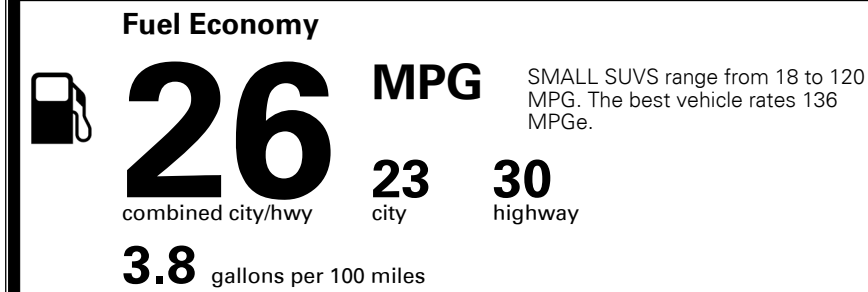

MANUFACTURER'S SUGGESTED RETAIL PRICE ▶

COMPARE S FWD FEATURES
Added to/in place of standard LX FWD features
- 18" Dark Gray Alloy Wheels
- Blind-Spot Collision Warning (BCW)
- Rear Cross-Traffic Collision Warning (RCCW)
- Sofino Premium Leatherette Seat Trim
- Unique Grille, Lower Fascia, Side Sill Trim
- Roof Rails, Projector Fog Lamps
- Power Folding Outside Mirrors
- Heated Outside Mirrors w/ LED Turn Signals
- Sport Leather Steering Wheel & Paddle Shifters

ADDITIONAL INSTALLED EQUIPMENT:
(In addition to or in place of standard features)
Carpeted Floor Mats
Cargo Cover

$ 25,990.00

Included
Included
Included
Included
Included
Included
Included
Included
Included
Included

$135.00
$150.00

MSRP INCLUDING OPTIONS

$ 26,275.00

INLAND FREIGHT AND HANDLING

$ 1,045.00

TOTAL MANUFACTURER'S SUGGESTED RETAIL PRICE ▶

$ 27,320.00

TOTAL ADDITIONAL WEIGHT: 14.6

EPA DOT Fuel Economy and Environment

Gasoline Vehicle

You spend $250 more in fuel costs over 5 years compared to the average new vehicle.

Annual fuel cost $1,550