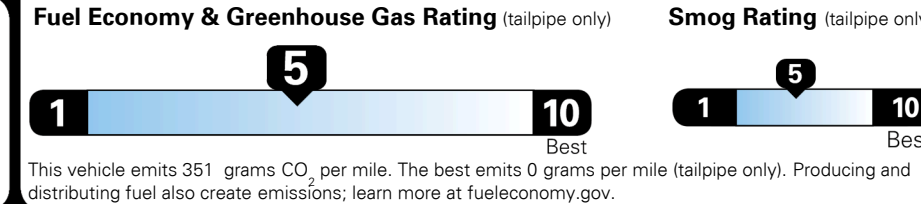

\$135.00  
 \$150.00

MSRP INCLUDING OPTIONS

\$ 26,275.00

INLAND FREIGHT AND HANDLING

\$ 1,045.00

**TOTAL MANUFACTURER'S SUGGESTED RETAIL PRICE ▶**

**\$ 27,320.00**

TOTAL ADDITIONAL WEIGHT: 14.6

**EPA DOT Fuel Economy and Environment**

**Gasoline Vehicle**

**You spend \$250 more in fuel costs over 5 years** compared to the average new vehicle.

**Annual fuel cost \$1,550**

Actual results will vary for many reasons, including driving conditions and how you drive and maintain your vehicle. The average new vehicle gets 27 MPG and costs \$7,500 to fuel over 5 years. Cost estimates are based on 15,000 miles per year at \$ 2.70 per gallon. MPGe is miles per gasoline gallon equivalent. Vehicle emissions are a significant cause of climate change and smog.