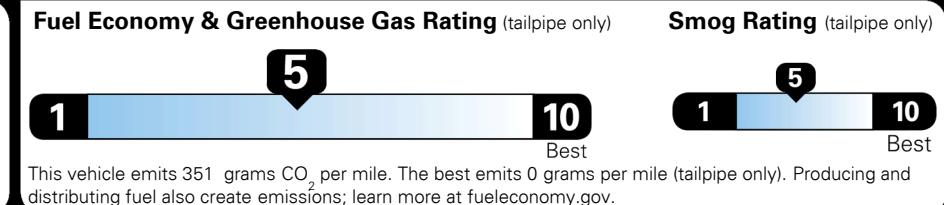

\$135.00

MSRP INCLUDING OPTIONS

\$ 26,125.00

INLAND FREIGHT AND HANDLING

\$ 1,045.00

TOTAL MANUFACTURER'S SUGGESTED RETAIL PRICE ▶

\$ 27,170.00

TOTAL ADDITIONAL WEIGHT: 6.4

EPA DOT Fuel Economy and Environment

Gasoline Vehicle

You spend \$250 more in fuel costs over 5 years
 compared to the average new vehicle.

Annual fuel cost \$1,550

Actual results will vary for many reasons, including driving conditions and how you drive and maintain your vehicle. The average new vehicle gets 27 MPG and costs \$7,500 to fuel over 5 years. Cost estimates are based on 15,000 miles per year at \$ 2.70 per gallon. MPGe is miles per gasoline gallon equivalent. Vehicle emissions are a significant cause of climate change and smog.