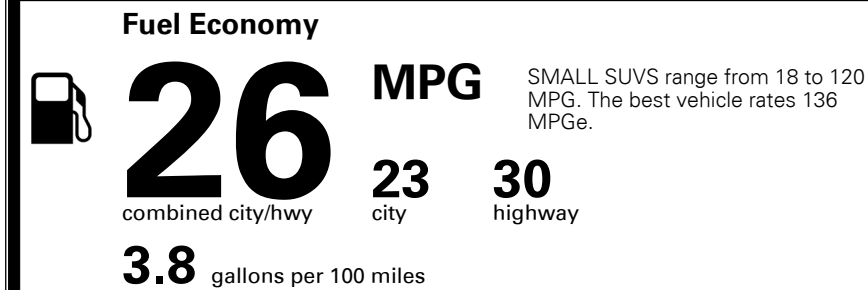

MANUFACTURER'S SUGGESTED RETAIL PRICE ▶

COMPARE S FWD FEATURES
Added to/in place of standard LX FWD features

- 18" Dark Gray Alloy Wheels
- Blind-Spot Collision Warning (BCW)
- Rear Cross-Traffic Collision Warning (RCCW)
- Sofino Premium Leatherette Seat Trim
- Unique Grille, Lower Fascia, Side Sill Trim
- Roof Rails, Projector Fog Lamps
- Power Folding Outside Mirrors
- Heated Outside Mirrors w/ LED Turn Signals
- Sport Leather Steering Wheel & Paddle Shifters

ADDITIONAL INSTALLED EQUIPMENT:
(In addition to or in place of standard features)
Carpeted Floor Mats
Cargo Cover

$ 25,990.00

Included
Included
Included
Included
Included
Included
Included
Included
Included
Included

$135.00
$150.00

MSRP INCLUDING OPTIONS

$ 26,275.00

INLAND FREIGHT AND HANDLING

$ 1,045.00

TOTAL MANUFACTURER'S SUGGESTED RETAIL PRICE ▶

$ 27,320.00

TOTAL ADDITIONAL WEIGHT: 14.6

EPA DOT Fuel Economy and Environment

Gasoline Vehicle

You spend $250 more in fuel costs over 5 years compared to the average new vehicle.

Annual fuel cost $1,550