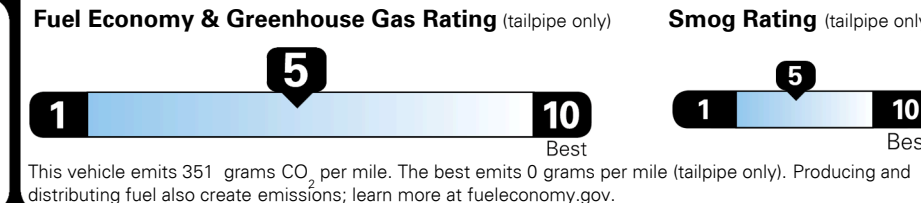

\$135.00  
 \$150.00

MSRP INCLUDING OPTIONS

\$ 26,275.00

INLAND FREIGHT AND HANDLING

\$ 1,045.00

**TOTAL MANUFACTURER'S SUGGESTED RETAIL PRICE ▶**

**\$ 27,320.00**

TOTAL ADDITIONAL WEIGHT: 14.6

**EPA DOT Fuel Economy and Environment**

**Gasoline Vehicle**

**You spend \$250 more in fuel costs over 5 years** compared to the average new vehicle.

**Annual fuel cost \$1,550**

Actual results will vary for many reasons, including driving conditions and how you drive and maintain your vehicle. The average new vehicle gets 27 MPG and costs \$7,500 to fuel over 5 years. Cost estimates are based on 15,000 miles per year at \$ 2.70 per gallon. MPGe is miles per gasoline gallon equivalent. Vehicle emissions are a significant cause of climate change and smog.