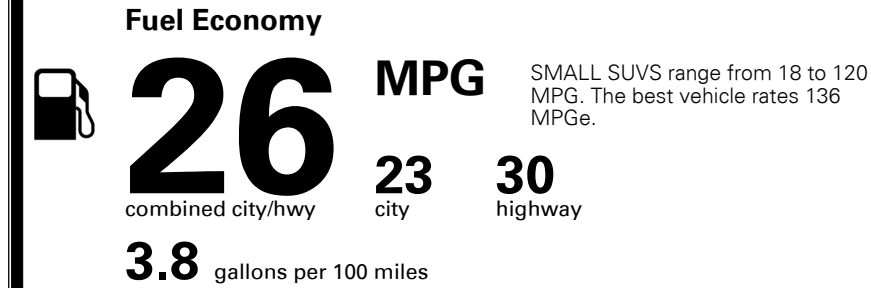

EXTERIOR

17" Alloy Wheels
Auto-On/Off Projector Headlights
LED Daytime Running Lights
Rear Privacy Glass
Rear Spoiler

WARRANTY

10 Year/100,000 Mile Limited Powertrain Warranty
5 Year/60,000 Mile Limited Basic Warranty
5 Year/60,000 Mile Roadside Assistance
*Ask dealer for details

MANUFACTURER'S SUGGESTED RETAIL PRICE ▶

$ 25,990.00

COMPARE S FWD FEATURES

Added to/in place of standard LX FWD features

- 18" Dark Gray Alloy Wheels
- Blind-Spot Collision Warning (BCW)
- Rear Cross-Traffic Collision Warning (RCCW)
- Sofino Premium Leatherette Seat Trim
- Unique Grille, Lower Fascia, Side Sill Trim
- Roof Rails, Projector Fog Lamps
- Power Folding Outside Mirrors
- Heated Outside Mirrors w/ LED Turn Signals
- Sport Leather Steering Wheel & Paddle Shifters

Included
Included
Included
Included
Included
Included
Included
Included
Included
Included

ADDITIONAL INSTALLED EQUIPMENT:

(In addition to or in place of standard features)
Snow White Pearl Paint
Carpeted Floor Mats

$395.00
$135.00

MSRP INCLUDING OPTIONS

$ 26,520.00

INLAND FREIGHT AND HANDLING

$ 1,045.00

TOTAL MANUFACTURER'S SUGGESTED RETAIL PRICE ▶

$ 27,565.00

TOTAL ADDITIONAL WEIGHT: 6.4

#1 MASS MARKET BRAND IN
J.D. POWER INITIAL QUALITY,
5 YEARS IN A ROW.

GIVE IT EVERYTHING

For J.D. Power 2019 award information, go to jdpower.com/awards for more details.

EPA DOT Fuel Economy and Environment

Gasoline Vehicle

You spend
$250
more in fuel costs
over 5 years
compared to the
average new vehicle.

Annual fuel cost
$1,550