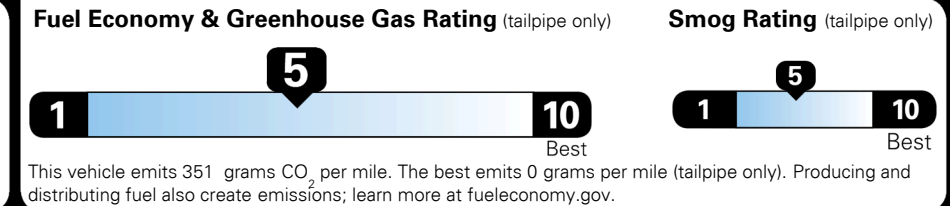

Actual results will vary for many reasons, including driving conditions and how you drive and maintain your vehicle. The average new vehicle gets 27 MPG and costs $7,500 to fuel over 5 years. Cost estimates are based on 15,000 miles per year at $ 2.70 per gallon. MPGe is miles per gasoline gallon equivalent. Vehicle emissions are a significant cause of climate change and smog.

fuel economy.gov

Calculate personalized estimates and compare vehicles

GOVERNMENT 5-STAR SAFETY RATINGS

Overall Vehicle Score ★★★★★

Based on the combined rating of frontal, side and rollover. Should ONLY be compared to other vehicles of similar size and weight.

Frontal Driver ★★★★★

Crash Passenger ★★★★★

Based on the risk of injury in a frontal impact. Should ONLY be compared to other vehicles of similar size and weight.

Side Front seat ★★★★★

Crash Rear seat ★★★★★

Star ratings based on the risk of injury in a side impact.

Rollover ★★★★★

Star ratings based on the risk of rollover in a single-vehicle crash.

Star ratings range from 1 to 5 stars (★★★★★) with 5 being the highest.

Source: National Highway Traffic Safety Administration (NHTSA).

www.safercar.gov or 1-888-327-4236

Manufacturer's suggested retail price includes Manufacturer's recommended pre-delivery service. License and title fees, state and local taxes and other dealer installed options and accessories are not included in the manufacturer's suggested retail price.

PARTS CONTENT INFORMATION

FOR VEHICLES IN THIS CAR LINE U.S./CANADIAN PARTS CONTENT: 1 %

MAJOR SOURCES OF FOREIGN PARTS:
OTHER: 8%
KOREA: 91%

NOTE: PARTS CONTENT DOES NOT INCLUDE FINAL ASSEMBLY, DISTRIBUTION, OR OTHER NON-PARTS COSTS.

FOR THIS VEHICLE FINAL ASSEMBLY POINT:
GWANGJU, KOREA

COUNTRY OF ORIGIN

ENGINE: KOREA

TRANSMISSION: KOREA