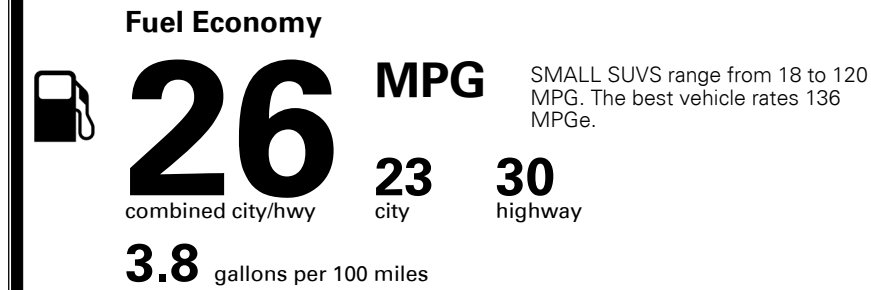

WARRANTY

10 Year/100,000 Mile Limited Powertrain Warranty
5 Year/60,000 Mile Limited Basic Warranty
5 Year/60,000 Mile Roadside Assistance
*Ask dealer for details

MANUFACTURER'S SUGGESTED RETAIL PRICE ▶

$ 25,990.00

COMPARE S FWD FEATURES

Added to/in place of standard LX FWD features

- 18" Dark Gray Alloy Wheels
- Blind-Spot Collision Warning (BCW)
- Rear Cross-Traffic Collision Warning (RCCW)
- Sofino Premium Leatherette Seat Trim
- Unique Grille, Lower Fascia, Side Sill Trim
- Roof Rails, Projector Fog Lamps
- Power Folding Outside Mirrors
- Heated Outside Mirrors w/ LED Turn Signals
- Sport Leather Steering Wheel & Paddle Shifters

Included
Included
Included
Included
Included
Included
Included
Included
Included
Included

ADDITIONAL INSTALLED EQUIPMENT:

(In addition to or in place of standard features)

- S Sunroof Package
- Panoramic Sunroof
- LED Interior Lighting
- Carpeted Floor Mats

$1,100.00

$135.00

MSRP INCLUDING OPTIONS

$ 27,225.00

INLAND FREIGHT AND HANDLING

$ 1,045.00

TOTAL MANUFACTURER'S SUGGESTED RETAIL PRICE ▶

$ 28,270.00

TOTAL ADDITIONAL WEIGHT: 6.4

#1 MASS MARKET BRAND IN
J.D. POWER INITIAL QUALITY,
5 YEARS IN A ROW.

GIVE IT EVERYTHING

For J.D. Power 2019 award information, go to jdpower.com/awards for more details.

EPA DOT Fuel Economy and Environment

Gasoline Vehicle

You spend
$250
more in fuel costs
over 5 years
compared to the
average new vehicle.

Annual fuel cost
$1,550