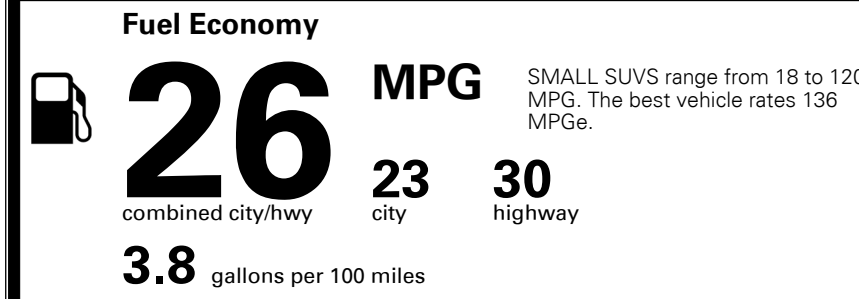

MANUFACTURER'S SUGGESTED RETAIL PRICE ▶

COMPARE S FWD FEATURES
Added to/in place of standard LX FWD features

- 18" Dark Gray Alloy Wheels
- Blind-Spot Collision Warning (BCW)
- Rear Cross-Traffic Collision Warning (RCCW)
- Sofino Premium Leatherette Seat Trim
- Unique Grille, Lower Fascia, Side Sill Trim
- Roof Rails, Projector Fog Lamps
- Power Folding Outside Mirrors
- Heated Outside Mirrors w/ LED Turn Signals
- Sport Leather Steering Wheel & Paddle Shifters

ADDITIONAL INSTALLED EQUIPMENT:
(In addition to or in place of standard features)

- Black Cherry Paint
- Cargo Mat
- Carpeted Floor Mats
- Cargo Cover

$ 25,990.00

Included
Included
Included
Included
Included
Included
Included
Included
Included
Included

$395.00
$95.00
$135.00
$150.00

MSRP INCLUDING OPTIONS

$ 26,765.00

INLAND FREIGHT AND HANDLING

$ 1,045.00

TOTAL MANUFACTURER'S SUGGESTED RETAIL PRICE ▶

$ 27,810.00

TOTAL ADDITIONAL WEIGHT: 22.7

EPA DOT Fuel Economy and Environment

Gasoline Vehicle

You spend $250 more in fuel costs over 5 years
compared to the average new vehicle.

Annual fuel cost $1,550