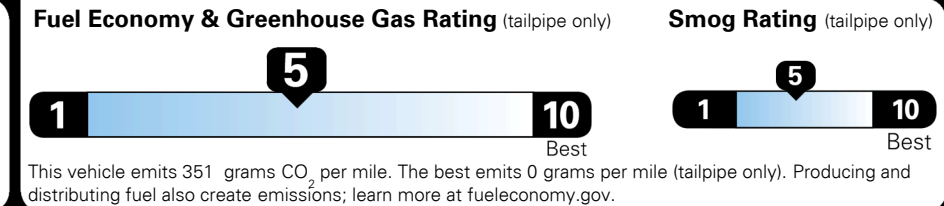

\$395.00
 \$95.00
 \$135.00
 \$150.00

MSRP INCLUDING OPTIONS

\$ 26,765.00

INLAND FREIGHT AND HANDLING

\$ 1,045.00

TOTAL MANUFACTURER'S SUGGESTED RETAIL PRICE ▶

\$ 27,810.00

TOTAL ADDITIONAL WEIGHT: 22.7

EPA DOT Fuel Economy and Environment

Gasoline Vehicle

You spend \$250 more in fuel costs over 5 years
 compared to the average new vehicle.

Annual fuel cost \$1,550

Actual results will vary for many reasons, including driving conditions and how you drive and maintain your vehicle. The average new vehicle gets 27 MPG and costs \$7,500 to fuel over 5 years. Cost estimates are based on 15,000 miles per year at \$ 2.70 per gallon. MPGe is miles per gasoline gallon equivalent. Vehicle emissions are a significant cause of climate change and smog.