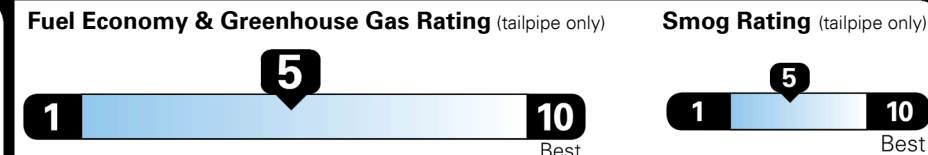

Gasoline Vehicle

SMALL SUVs range from 18 to 120 MPG. The best vehicle rates 136 MPGe.

You spend \$250 more in fuel costs over 5 years
 compared to the average new vehicle.

Annual fuel cost \$1,550

This vehicle emits 351 grams CO₂ per mile. The best emits 0 grams per mile (tailpipe only). Producing and distributing fuel also create emissions; learn more at fuel economy.gov.