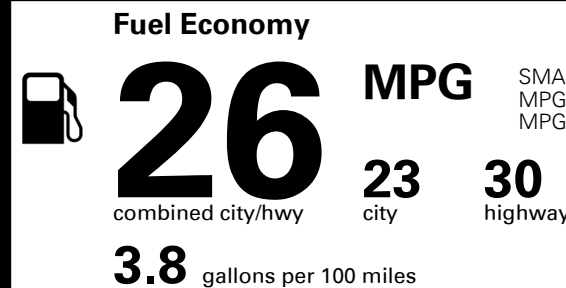

Gasoline Vehicle

SMALL SUVs range from 18 to 120 MPG. The best vehicle rates 136 MPGe.

You spend \$250 more in fuel costs over 5 years
 compared to the average new vehicle.

Annual fuel cost \$1,550

This vehicle emits 351 grams CO₂ per mile. The best emits 0 grams per mile (tailpipe only). Producing and distributing fuel also create emissions; learn more at fuel economy.gov.