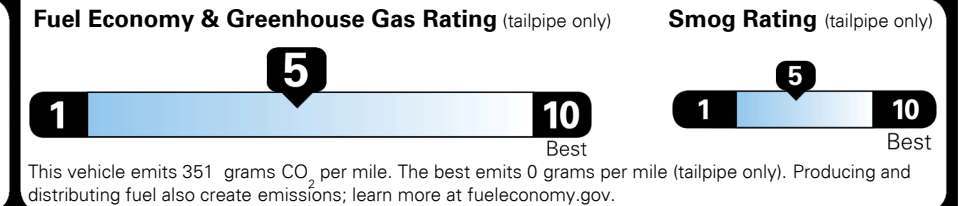

\$3,200.00

\$135.00
 \$150.00
 \$80.00

\$ 29,555.00

\$ 1,045.00

\$ 30,600.00

#1 MASS MARKET BRAND IN
 J.D. POWER INITIAL QUALITY,
 5 YEARS IN A ROW.

GIVE IT EVERYTHING KIA

For J.D. Power 2019 award information, go to jdpower.com/awards for more details.

EPA DOT Fuel Economy and Environment

Gasoline Vehicle

You spend
\$250
 more in fuel costs
 over 5 years
 compared to the
 average new vehicle.

Annual fuel cost
\$1,550

Actual results will vary for many reasons, including driving conditions and how you drive and maintain your vehicle. The average new vehicle gets 27 MPG and costs \$7,500 to fuel over 5 years. Cost estimates are based on 15,000 miles per year at \$ 2.70 per gallon. MPGe is miles per gasoline gallon equivalent. Vehicle emissions are a significant cause of climate change and smog.