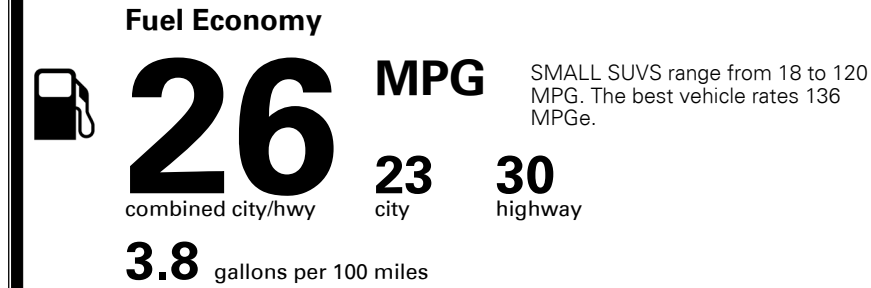

ADDITIONAL INSTALLED EQUIPMENT:

(In addition to or in place of standard features)
S Premium Package
- Panoramic Sunroof
- Power Driver Seat with Lumbar Support
- Heated Front Seats
- Smart Key w/ Push Button Start & Smart Welcome
- Smart Cruise Control w/ Stop & Go
- Wireless Charging Pad, Electronic Parking Brake
- Dual-Zone Automatic Climate Control
- LED Tail Lamps and Front Fog Lamps
- Illuminated Sunvisor Mirrors
- Auto-Dimming Rearview Mirror w/ Homelink
- SiriusXM Radio (with 3 month subscription)*
- UVO link^
^Includes 1 year service; see owners.kia.com for details
Carpeted Floor Mats
Cargo Cover
Cargo Tray

MSRP INCLUDING OPTIONS

INLAND FREIGHT AND HANDLING

TOTAL MANUFACTURER'S SUGGESTED RETAIL PRICE ▶

$ 25,990.00

Included
Included
Included
Included
Included
Included
Included
Included
Included
Included

$3,200.00

$135.00
$150.00
$80.00

$ 29,555.00

$ 1,045.00

$ 30,600.00

#1 MASS MARKET BRAND IN
J.D. POWER INITIAL QUALITY,
5 YEARS IN A ROW.

GIVE IT EVERYTHING KIA

For J.D. Power 2019 award information, go to jdpower.com/awards for more details.

EPA DOT Fuel Economy and Environment

Gasoline Vehicle

You spend
$250
more in fuel costs
over 5 years
compared to the
average new vehicle.

Annual fuel cost
$1,550