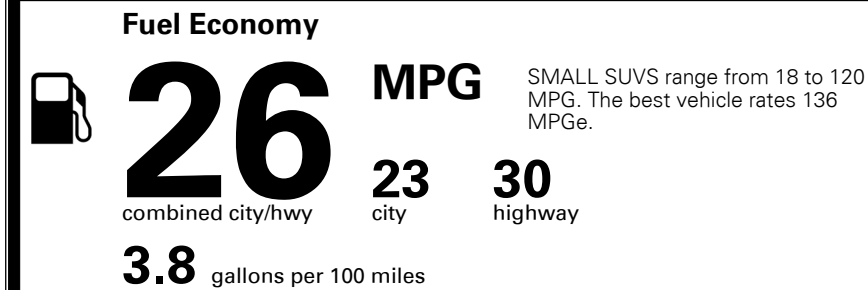

COMPARE S FWD FEATURES
Added to/in place of standard LX FWD features
- 18" Dark Gray Alloy Wheels
- Blind-Spot Collision Warning (BCW)
- Rear Cross-Traffic Collision Warning (RCCW)
- Sofino Premium Leatherette Seat Trim
- Unique Grille, Lower Fascia, Side Sill Trim
- Roof Rails, Projector Fog Lamps
- Power Folding Outside Mirrors
- Heated Outside Mirrors w/ LED Turn Signals
- Sport Leather Steering Wheel & Paddle Shifters

Included
Included
Included
Included
Included
Included
Included
Included
Included
Included

ADDITIONAL INSTALLED EQUIPMENT:
(In addition to or in place of standard features)
Black Cherry Paint
S Premium Package
- Panoramic Sunroof
- Power Driver Seat with Lumbar Support
- Heated Front Seats
- Smart Key w/ Push Button Start & Smart Welcome
- Smart Cruise Control w/ Stop & Go
- Wireless Charging Pad, Electronic Parking Brake
- Dual-Zone Automatic Climate Control
- LED Tail Lamps and Front Fog Lamps
- Illuminated Sunvisor Mirrors
- Auto-Dimming Rearview Mirror w/ Homelink
- SiriusXM Radio (with 3 month subscription)*
- UVO link^
^Includes 1 year service; see owners.kia.com for details
Carpeted Floor Mats
Cargo Cover

$395.00
$3,200.00

$135.00
$150.00

MSRP INCLUDING OPTIONS

$ 29,870.00

INLAND FREIGHT AND HANDLING

$ 1,045.00

TOTAL MANUFACTURER'S SUGGESTED RETAIL PRICE ▶

$ 30,915.00

TOTAL ADDITIONAL WEIGHT: 14.6

EPA DOT Fuel Economy and Environment

Gasoline Vehicle

You spend $250 more in fuel costs over 5 years
compared to the average new vehicle.

Annual fuel cost $1,550