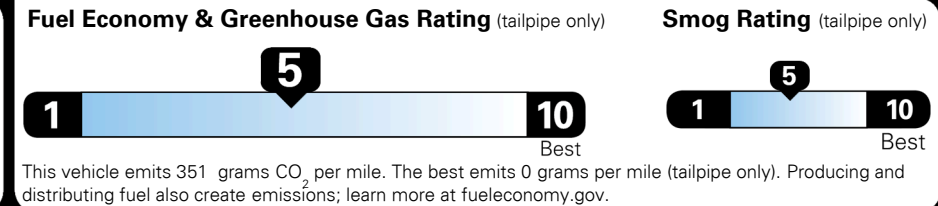

TOTAL ADDITIONAL WEIGHT: 14.6

EPA DOT Fuel Economy and Environment

Gasoline Vehicle

You spend \$250 more in fuel costs over 5 years
 compared to the average new vehicle.

Annual fuel cost \$1,550

Actual results will vary for many reasons, including driving conditions and how you drive and maintain your vehicle. The average new vehicle gets 27 MPG and costs \$7,500 to fuel over 5 years. Cost estimates are based on 15,000 miles per year at \$ 2.70 per gallon. MPGe is miles per gasoline gallon equivalent. Vehicle emissions are a significant cause of climate change and smog.