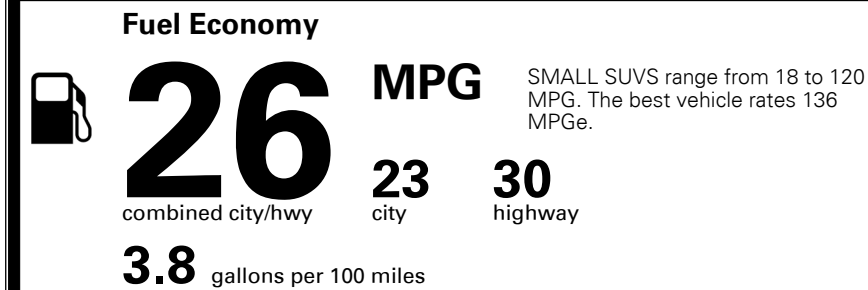

\$ 1,045.00

TOTAL MANUFACTURER'S SUGGESTED RETAIL PRICE ▶

\$ 28,920.00

TOTAL ADDITIONAL WEIGHT: 8.4

EPA DOT Fuel Economy and Environment

Gasoline Vehicle

You spend \$250 more in fuel costs over 5 years
 compared to the average new vehicle.