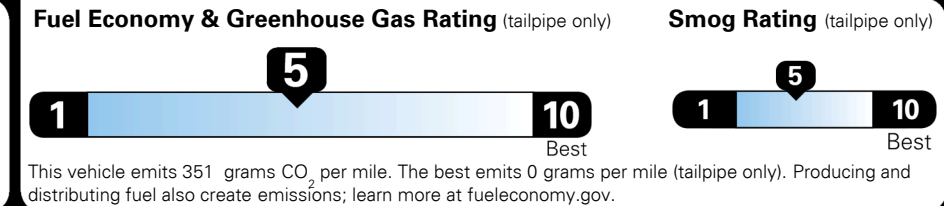

Actual results will vary for many reasons, including driving conditions and how you drive and maintain your vehicle. The average new vehicle gets 27 MPG and costs $7,500 to fuel over 5 years. Cost estimates are based on 15,000 miles per year at $ 2.70 per gallon. MPGe is miles per gasoline gallon equivalent. Vehicle emissions are a significant cause of climate change and smog.

fueleconomy.gov

Calculate personalized estimates and compare vehicles

GOVERNMENT 5-STAR SAFETY RATINGS

Overall Vehicle Score ★★★★★

Based on the combined rating of frontal, side and rollover. Should ONLY be compared to other vehicles of similar size and weight.

Frontal Driver ★★★★★

Crash Passenger ★★★★★

Based on the risk of injury in a frontal impact. Should ONLY be compared to other vehicles of similar size and weight.

Side Front seat ★★★★★

Crash Rear seat ★★★★★

Star ratings based on the risk of injury in a side impact.

Rollover ★★★★★

Star ratings based on the risk of rollover in a single-vehicle crash.

Star ratings range from 1 to 5 stars (★★★★★) with 5 being the highest.

Source: National Highway Traffic Safety Administration (NHTSA).

www.safercar.gov or 1-888-327-4236

Manufacturer's suggested retail price includes Manufacturer's recommended pre-delivery service. License and title fees, state and local taxes and other dealer installed options and accessories are not included in the manufacturer's suggested retail price.

PARTS CONTENT INFORMATION

FOR VEHICLES IN THIS CAR LINE U.S./CANADIAN PARTS CONTENT: 1 %

MAJOR SOURCES OF FOREIGN PARTS:
OTHER: 8%
KOREA: 91%

NOTE: PARTS CONTENT DOES NOT INCLUDE FINAL ASSEMBLY, DISTRIBUTION, OR OTHER NON-PARTS COSTS.

FOR THIS VEHICLE FINAL ASSEMBLY POINT: GWANGJU, KOREA

COUNTRY OF ORIGIN

ENGINE: KOREA
TRANSMISSION: KOREA