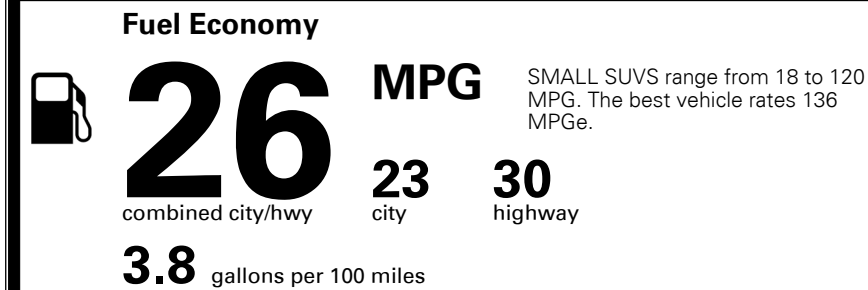

\$3,200.00

\$95.00
 \$135.00

\$ 29,420.00

\$ 1,045.00

\$ 30,465.00

EPA DOT Fuel Economy and Environment

Gasoline Vehicle

You spend \$250 more in fuel costs over 5 years
 compared to the average new vehicle.