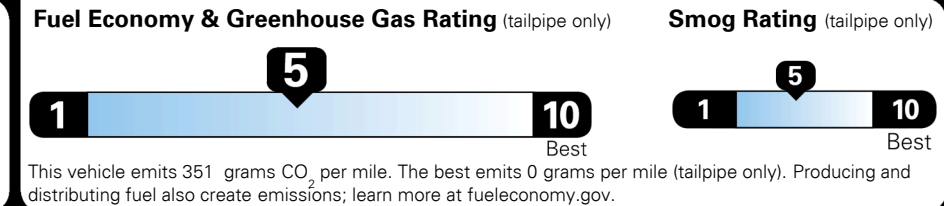

You spend $250 more in fuel costs over 5 years
compared to the average new vehicle.

Annual fuel cost $1,550

Actual results will vary for many reasons, including driving conditions and how you drive and maintain your vehicle. The average new vehicle gets 27 MPG and costs $7,500 to fuel over 5 years. Cost estimates are based on 15,000 miles per year at $ 2.70 per gallon. MPGe is miles per gasoline gallon equivalent. Vehicle emissions are a significant cause of climate change and smog.

fueleconomy.gov

Calculate personalized estimates and compare vehicles

GOVERNMENT 5-STAR SAFETY RATINGS

Overall Vehicle Score ★★★★★

Based on the combined rating of frontal, side and rollover. Should ONLY be compared to other vehicles of similar size and weight.

Frontal Driver ★★★★★

Crash Passenger ★★★★★

Based on the risk of injury in a frontal impact. Should ONLY be compared to other vehicles of similar size and weight.

Side Front seat ★★★★★

Crash Rear seat ★★★★★

Star ratings based on the risk of injury in a side impact.

Rollover ★★★★★

Star ratings based on the risk of rollover in a single-vehicle crash.

Star ratings range from 1 to 5 stars (★★★★★) with 5 being the highest.

Source: National Highway Traffic Safety Administration (NHTSA).

www.safercar.gov or 1-888-327-4236

Manufacturer's suggested retail price includes Manufacturer's recommended pre-delivery service. License and title fees, state and local taxes and other dealer installed options and accessories are not included in the manufacturer's suggested retail price.

PARTS CONTENT INFORMATION

FOR VEHICLES IN THIS CAR LINE U.S./CANADIAN PARTS CONTENT: 1 %

MAJOR SOURCES OF FOREIGN PARTS:
OTHER: 8%
KOREA: 91%

NOTE: PARTS CONTENT DOES NOT INCLUDE FINAL ASSEMBLY, DISTRIBUTION, OR OTHER NON-PARTS COSTS.

FOR THIS VEHICLE FINAL ASSEMBLY POINT: GWANGJU, KOREA

COUNTRY OF ORIGIN

ENGINE: KOREA

TRANSMISSION: KOREA

TOTAL ADDITIONAL WEIGHT: 14.5