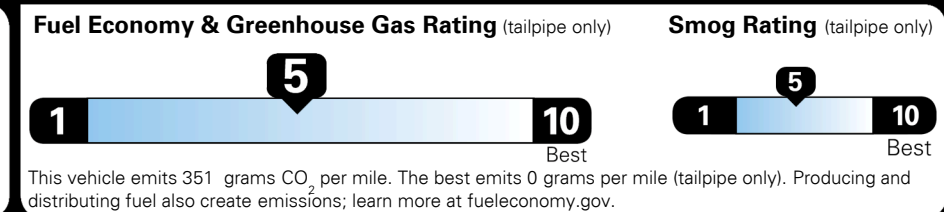

You spend $250 more in fuel costs over 5 years
compared to the average new vehicle.

Annual fuel cost $1,550