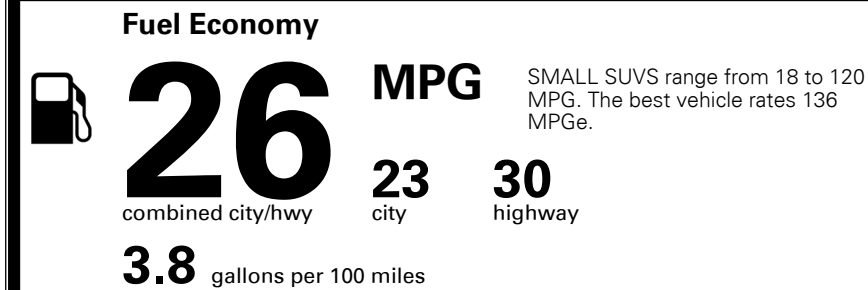

COMPARE S FWD FEATURES

Added to/in place of standard LX FWD features

- 18" Dark Gray Alloy Wheels
- Blind-Spot Collision Warning (BCW)
- Rear Cross-Traffic Collision Warning (RCCW)
- Sofino Premium Leatherette Seat Trim
- Unique Grille, Lower Fascia, Side Sill Trim
- Roof Rails, Projector Fog Lamps
- Power Folding Outside Mirrors
- Heated Outside Mirrors w/ LED Turn Signals
- Sport Leather Steering Wheel & Paddle Shifters

ADDITIONAL INSTALLED EQUIPMENT:
(In addition to or in place of standard features)

S Premium Package $3,200.00

- Panoramic Sunroof
- Power Driver Seat with Lumbar Support
- Heated Front Seats
- Smart Key w/ Push Button Start & Smart Welcome
- Smart Cruise Control w/ Stop & Go
- Wireless Charging Pad, Electronic Parking Brake
- Dual-Zone Automatic Climate Control
- LED Tail Lamps and Front Fog Lamps
- Illuminated Sunvisor Mirrors
- Auto-Dimming Rearview Mirror w/ Homelink
- SiriusXM Radio (with 3 month subscription)*
- UVO link^

^Includes 1 year service; see owners.kia.com for details

Cargo Mat $95.00
Carpeted Floor Mats $135.00
Cargo Cover $150.00

MSRP INCLUDING OPTIONS $ 29,570.00

INLAND FREIGHT AND HANDLING $ 1,045.00

TOTAL MANUFACTURER'S SUGGESTED RETAIL PRICE ▶ $ 30,615.00

$ 25,990.00

Included
Included
Included
Included
Included
Included
Included
Included
Included
Included

EPA DOT Fuel Economy and Environment

Gasoline Vehicle

You spend $250 more in fuel costs over 5 years
compared to the average new vehicle.

Annual fuel cost $1,550