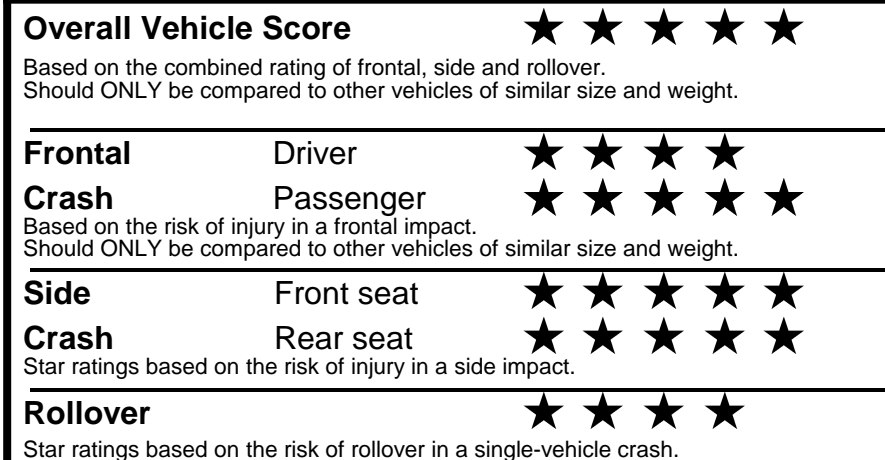

**fueleconomy.gov**

Calculate personalized estimates and compare vehicles

**GOVERNMENT 5-STAR SAFETY RATINGS**

Star ratings range from 1 to 5 stars (★★★★★) with 5 being the highest. Source: National Highway Traffic Safety Administration (NHTSA). [www.safercar.gov](http://www.safercar.gov) or 1-888-327-4236