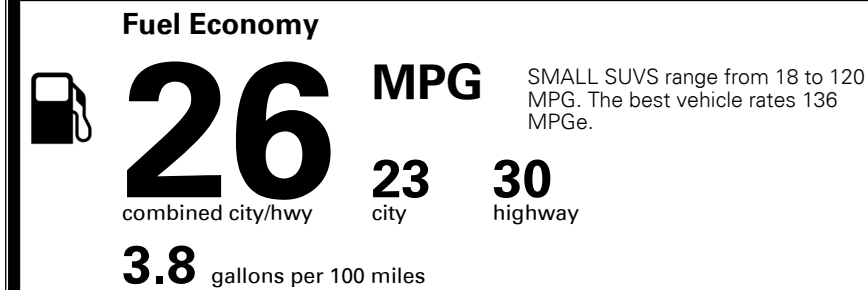

**\$ 30,520.00**

TOTAL ADDITIONAL WEIGHT: 14.6

**EPA DOT Fuel Economy and Environment**

**Gasoline Vehicle**

**You spend \$250 more in fuel costs over 5 years** compared to the average new vehicle.

**Annual fuel cost \$1,550**