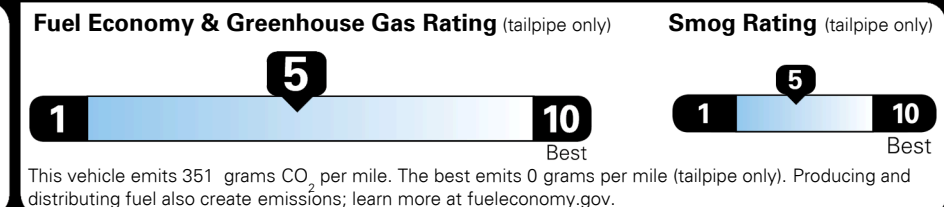

**\$ 30,520.00**

TOTAL ADDITIONAL WEIGHT: 14.6

**EPA DOT Fuel Economy and Environment**

**Gasoline Vehicle**

**You spend \$250 more in fuel costs over 5 years** compared to the average new vehicle.

**Annual fuel cost \$1,550**