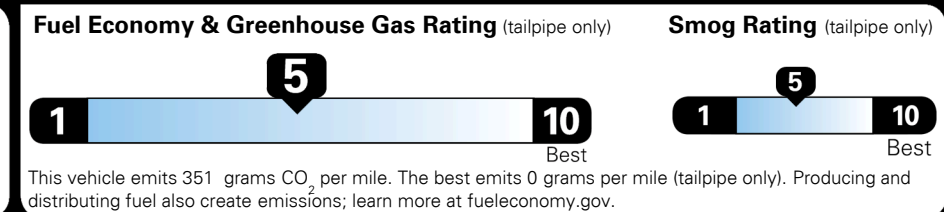

You spend $250 more in fuel costs over 5 years compared to the average new vehicle.

Annual fuel cost $1,550