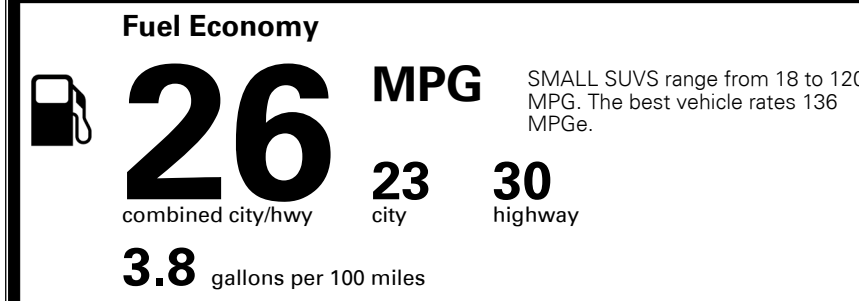

COMPARE S FWD FEATURES
Added to/in place of standard LX FWD features

- 18" Dark Gray Alloy Wheels
- Blind-Spot Collision Warning (BCW)
- Rear Cross-Traffic Collision Warning (RCCW)
- Sofino Premium Leatherette Seat Trim
- Unique Grille, Lower Fascia, Side Sill Trim
- Roof Rails, Projector Fog Lamps
- Power Folding Outside Mirrors
- Heated Outside Mirrors w/ LED Turn Signals
- Sport Leather Steering Wheel & Paddle Shifters

ADDITIONAL INSTALLED EQUIPMENT:
(In addition to or in place of standard features)

- Snow White Pearl Paint
- S Premium Package
- Panoramic Sunroof
- Power Driver Seat with Lumbar Support
- Heated Front Seats
- Smart Key w/ Push Button Start & Smart Welcome
- Smart Cruise Control w/ Stop & Go
- Wireless Charging Pad, Electronic Parking Brake
- Dual-Zone Automatic Climate Control
- LED Tail Lamps and Front Fog Lamps
- Illuminated Sunvisor Mirrors
- Auto-Dimming Rearview Mirror w/ Homelink
- SiriusXM Radio (with 3 month subscription)*
- UVO link^

^Includes 1 year service; see owners.kia.com for details

- Carpeted Floor Mats
- Interior Lighting

$ 25,990.00

Included
Included
Included
Included
Included
Included
Included
Included
Included
Included

$395.00
$3,200.00

$135.00
$300.00

MSRP INCLUDING OPTIONS $ 30,020.00

INLAND FREIGHT AND HANDLING $ 1,045.00

TOTAL MANUFACTURER'S SUGGESTED RETAIL PRICE ▶ $ 31,065.00

EPA DOT Fuel Economy and Environment

Gasoline Vehicle