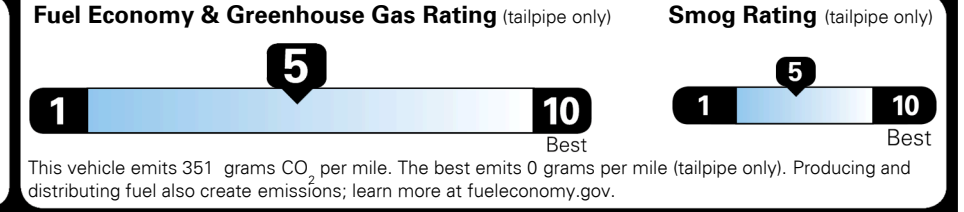

Actual results will vary for many reasons, including driving conditions and how you drive and maintain your vehicle. The average new vehicle gets 27 MPG and costs $7,500 to fuel over 5 years. Cost estimates are based on 15,000 miles per year at $ 2.70 per gallon. MPGe is miles per gasoline gallon equivalent. Vehicle emissions are a significant cause of climate change and smog.

fuel economy.gov

Calculate personalized estimates and compare vehicles