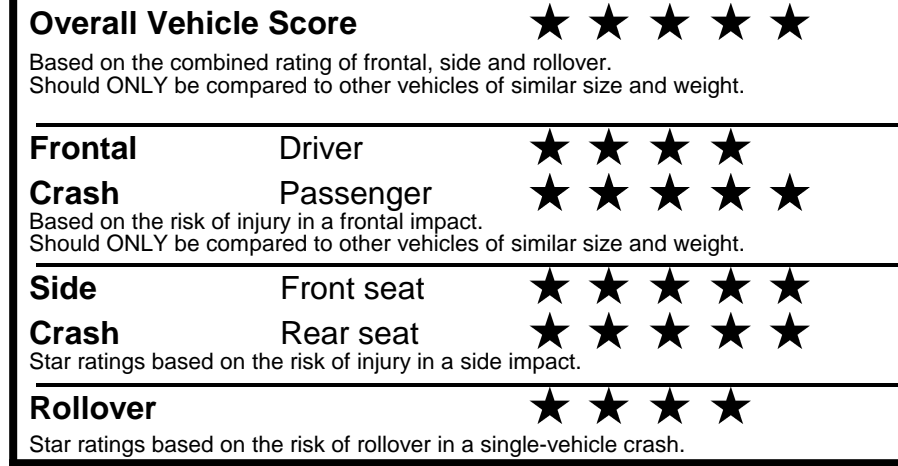

### GOVERNMENT 5-STAR SAFETY RATINGS

Star ratings range from 1 to 5 stars (★★★★★) with 5 being the highest. Source: National Highway Traffic Safety Administration (NHTSA). [www.safercar.gov](http://www.safercar.gov) or 1-888-327-4236