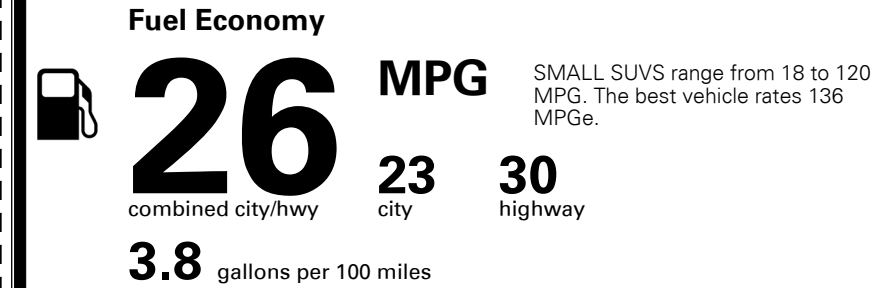

EXTERIOR

17" Alloy Wheels
Auto-On/Off Projector Headlights
LED Daytime Running Lights
Rear Privacy Glass
Rear Spoiler

WARRANTY

10 Year/100,000 Mile Limited Powertrain Warranty
5 Year/60,000 Mile Limited Basic Warranty
5 Year/60,000 Mile Roadside Assistance
*Ask dealer for details

MANUFACTURER'S SUGGESTED RETAIL PRICE ▶

$ 25,990.00

COMPARE S FWD FEATURES

Added to/in place of standard LX FWD features

- 18" Dark Gray Alloy Wheels
- Blind-Spot Collision Warning (BCW)
- Rear Cross-Traffic Collision Warning (RCCW)
- Sofino Premium Leatherette Seat Trim
- Unique Grille, Lower Fascia, Side Sill Trim
- Roof Rails, Projector Fog Lamps
- Power Folding Outside Mirrors
- Heated Outside Mirrors w/ LED Turn Signals
- Sport Leather Steering Wheel & Paddle Shifters

Included
Included
Included
Included
Included
Included
Included
Included
Included

ADDITIONAL INSTALLED EQUIPMENT:

(In addition to or in place of standard features)

- S Sunroof Package
- Panoramic Sunroof
- Smart Key w/ Push Button Start & Smart Welcome
- LED Interior Lighting
- Rear Bumper Applique
- Carpeted Floor Mats
- Cargo Net
- Cargo Cover

$1,100.00
$75.00
$135.00
$50.00
$150.00

MSRP INCLUDING OPTIONS

$ 27,500.00

INLAND FREIGHT AND HANDLING

$ 1,045.00

TOTAL MANUFACTURER'S SUGGESTED RETAIL PRICE ▶

$ 28,545.00

TOTAL ADDITIONAL WEIGHT: 15.2

EPA DOT Fuel Economy and Environment

Gasoline Vehicle

You spend $250 more in fuel costs over 5 years compared to the average new vehicle.

Annual fuel cost $1,550