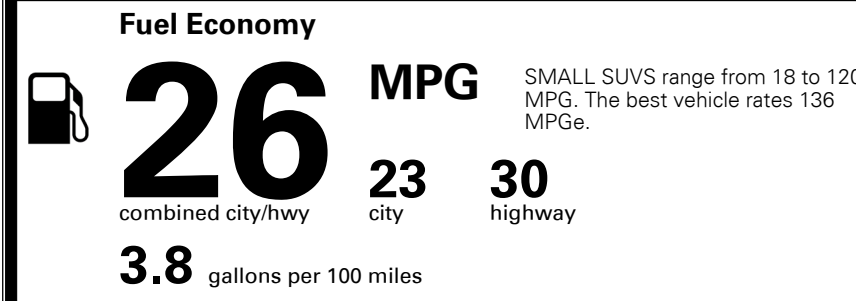

\$3,200.00

\$135.00  
 \$300.00

\$ 29,625.00

\$ 1,045.00

\$ 30,670.00

**EPA DOT Fuel Economy and Environment**

Gasoline Vehicle

**You spend \$250 more in fuel costs over 5 years**  
 compared to the average new vehicle.