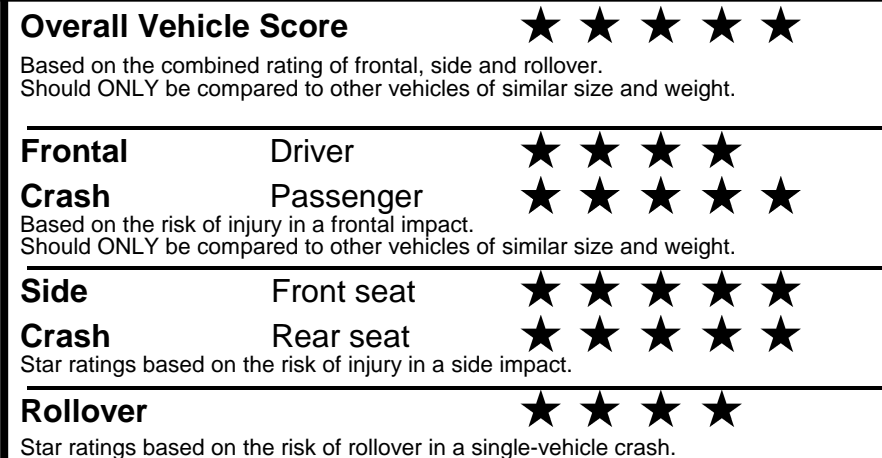

**fueleconomy.gov**

Calculate personalized estimates and compare vehicles

**GOVERNMENT 5-STAR SAFETY RATINGS**

Star ratings range from 1 to 5 stars (★★★★★) with 5 being the highest.  
 Source: National Highway Traffic Safety Administration (NHTSA).  
[www.safercar.gov](http://www.safercar.gov) or 1-888-327-4236