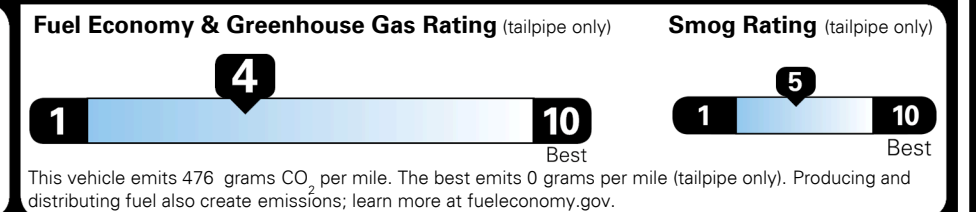

EPA DOT Fuel Economy and Environment

Gasoline Vehicle

Fuel Economy
19 MPG
combined city/hwy
5.3 gallons per 100 miles
MINIVANS range from 19 to 24 MPG.
The best vehicle rates 119 MPGe.

You spend $2,750 more in fuel costs over 5 years
compared to the average new vehicle.

Annual fuel cost $2,750