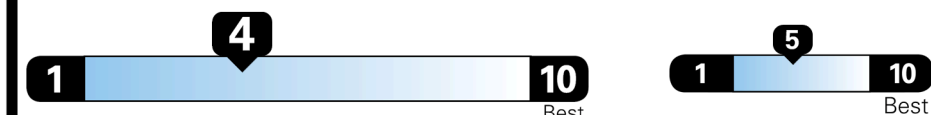

EPA DOT Fuel Economy and Environment

Gasoline Vehicle

Fuel Economy

21 MPG
combined city/hwy

18 MPG
city

24 MPG
highway

4.8 gallons per 100 miles

MINIVANS range from 20 to 48 MPG.
The best vehicle rates 136 MPGe.

You spend
$2,250
more in fuel costs
over 5 years
compared to the
average new vehicle.

Annual fuel cost
$1,950

Fuel Economy & Greenhouse Gas Rating (tailpipe only) Smog Rating (tailpipe only)

This vehicle emits 436 grams CO₂ per mile. The best emits 0 grams per mile (tailpipe only). Producing and distributing fuel also create emissions; learn more at fuelconomy.gov.

Actual results will vary for many reasons, including driving conditions and how you drive and maintain your vehicle. The average new vehicle gets 27 MPG and costs $7,500 to fuel over 5 years. Cost estimates are based on 15,000 miles per year at $ 2.70 per gallon. MPGe is miles per gasoline gallon equivalent. Vehicle emissions are a significant cause of climate change and smog.

fuelconomy.gov

Calculate personalized estimates and compare vehicles