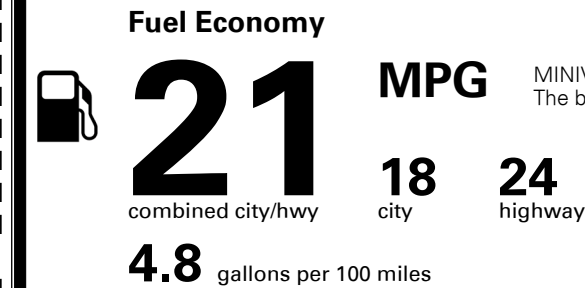

\$4,800.00

\$200.00

MSRP INCLUDING OPTIONS

\$ 38,500.00

INLAND FREIGHT AND HANDLING

\$ 1,045.00

TOTAL MANUFACTURER'S SUGGESTED RETAIL PRICE ▶

\$ 39,545.00

EPA DOT Fuel Economy and Environment

Gasoline Vehicle

MINIVANS range from 20 to 48 MPG. The best vehicle rates 136 MPGe.

You spend
\$2,250
 more in fuel costs
 over 5 years
 compared to the
 average new vehicle.