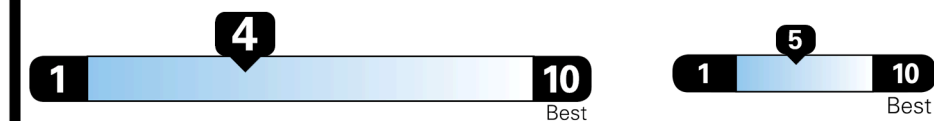

This vehicle emits 436 grams CO₂ per mile. The best emits 0 grams per mile (tailpipe only). Producing and distributing fuel also create emissions; learn more at fuel economy.gov.

Actual results will vary for many reasons, including driving conditions and how you drive and maintain your vehicle. The average new vehicle gets 27 MPG and costs $7,500 to fuel over 5 years. Cost estimates are based on 15,000 miles per year at $ 2.70 per gallon. MPGe is miles per gasoline gallon equivalent. Vehicle emissions are a significant cause of climate change and smog.

fuel economy.gov

Calculate personalized estimates and compare vehicles

GOVERNMENT 5-STAR SAFETY RATINGS

Overall Vehicle Score ★★★★★

Based on the combined rating of frontal, side and rollover.
Should ONLY be compared to other vehicles of similar size and weight.

Frontal Driver ★★★★★

Crash Passenger ★★★★★

Based on the risk of injury in a frontal impact.
Should ONLY be compared to other vehicles of similar size and weight.

Side Front seat ★★★★★

Crash Rear seat ★★★★★

Star ratings based on the risk of injury in a side impact.

Rollover ★★★★★

Star ratings based on the risk of rollover in a single-vehicle crash.

Star ratings range from 1 to 5 stars (★★★★★) with 5 being the highest.

Source: National Highway Traffic Safety Administration (NHTSA).

www.safercar.gov or 1-888-327-4236

Manufacturer's suggested retail price includes Manufacturer's recommended pre-delivery service. License and title fees, state and local taxes and other dealer installed options and accessories are not included in the manufacturer's suggested retail price.

PARTS CONTENT INFORMATION

FOR VEHICLES IN THIS CAR LINE U.S./CANADIAN PARTS CONTENT: 0 %

MAJOR SOURCES OF FOREIGN PARTS:
KOREA: 85%

NOTE: PARTS CONTENT DOES NOT INCLUDE FINAL ASSEMBLY, DISTRIBUTION, OR OTHER NON-PARTS COSTS.

FOR THIS VEHICLE FINAL ASSEMBLY POINT:
GWANGMYEONG, KOREA

COUNTRY OF ORIGIN

ENGINE: KOREA

TRANSMISSION: KOREA