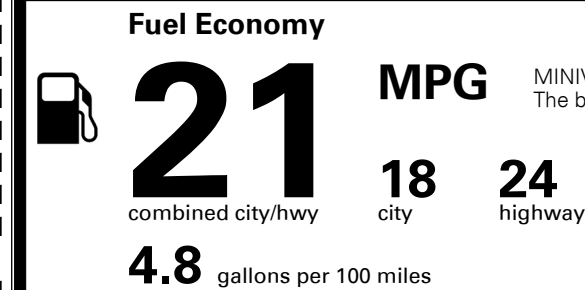

MSRP INCLUDING OPTIONS

\$ 38,300.00

INLAND FREIGHT AND HANDLING

\$ 1,045.00

TOTAL MANUFACTURER'S SUGGESTED RETAIL PRICE ▶

\$ 39,345.00

TOTAL ADDITIONAL WEIGHT:

#1 MASS MARKET BRAND IN
 J.D. POWER INITIAL QUALITY,
 5 YEARS IN A ROW.

GIVE IT EVERYTHING

For J.D. Power 2019 award information, go to jdpower.com/awards for more details.

EPA DOT Fuel Economy and Environment

Gasoline Vehicle

MINIVANS range from 20 to 48 MPG.
 The best vehicle rates 136 MPGe.