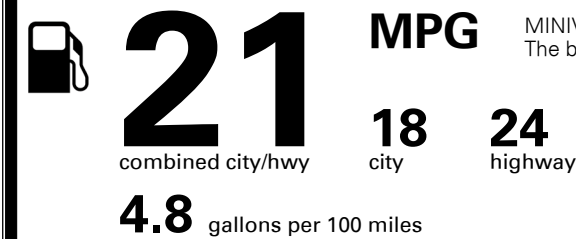

\$ 1,045.00

TOTAL MANUFACTURER'S SUGGESTED RETAIL PRICE ▶

\$ 42,940.00

TOTAL ADDITIONAL WEIGHT: 8.6

#1 MASS MARKET BRAND IN
 J.D. POWER INITIAL QUALITY,
 5 YEARS IN A ROW.

GIVE IT EVERYTHING KIA

For J.D. Power 2019 award information, go to jdpower.com/awards for more details.

EPA DOT Fuel Economy and Environment

Gasoline Vehicle

Fuel Economy

MINIVANS range from 20 to 48 MPG.
 The best vehicle rates 136 MPGe.

You spend
\$2,250

more in fuel costs
 over 5 years
 compared to the
 average new vehicle.