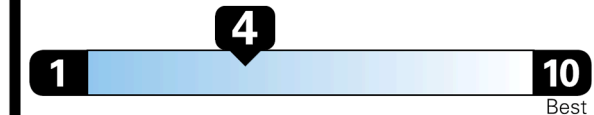

Fuel Economy & Greenhouse Gas Rating (tailpipe only)

This vehicle emits 436 grams CO₂ per mile. The best emits 0 grams per mile (tailpipe only). Producing and distributing fuel also create emissions; learn more at fuelconomy.gov.