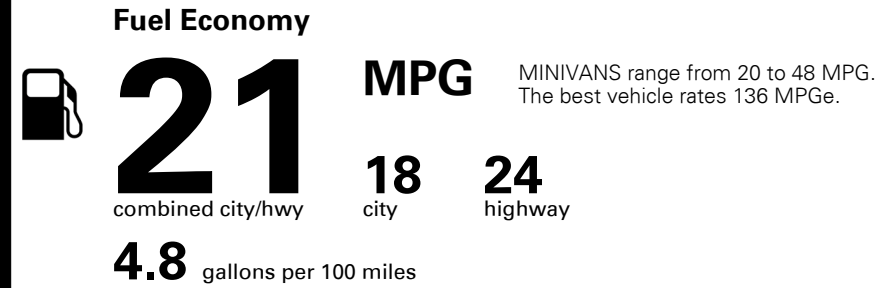

\$395.00
\$200.00

\$ 41,895.00

\$ 1,045.00

\$ 42,940.00

EPA DOT Fuel Economy and Environment

Gasoline Vehicle

You spend \$2,250 more in fuel costs over 5 years compared to the average new vehicle.

Annual fuel cost \$1,950

Actual results will vary for many reasons, including driving conditions and how you drive and maintain your vehicle. The average new vehicle gets 27 MPG and costs \$7,500 to fuel over 5 years. Cost estimates are based on 15,000 miles per year at \$ 2.70 per gallon. MPGe is miles per gasoline gallon equivalent. Vehicle emissions are a significant cause of climate change and smog.