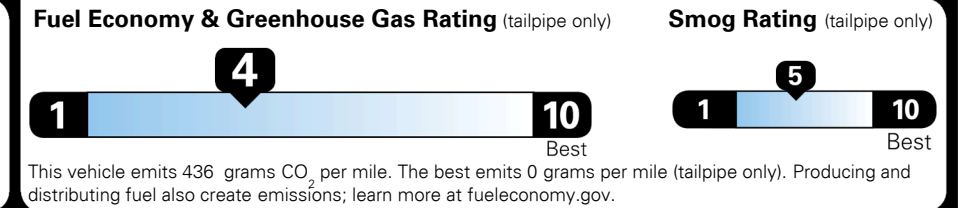

\$395.00
\$200.00

\$ 41,895.00

\$ 1,045.00

\$ 42,940.00

EPA DOT Fuel Economy and Environment

Gasoline Vehicle

You spend \$2,250 more in fuel costs over 5 years compared to the average new vehicle.

Annual fuel cost \$1,950