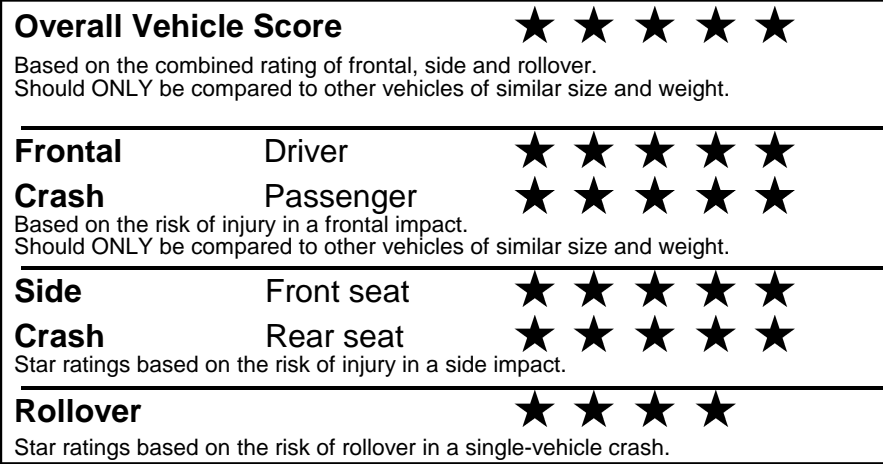

GOVERNMENT 5-STAR SAFETY RATINGS

Star ratings range from 1 to 5 stars (★★★★★) with 5 being the highest. Source: National Highway Traffic Safety Administration (NHTSA). www.safercar.gov or 1-888-327-4236

Manufacturer's suggested retail price includes Manufacturer's recommended pre-delivery service. License and title fees, state and local taxes and other dealer installed options and accessories are not included in the manufacturer's suggested retail price.

PARTS CONTENT INFORMATION

FOR VEHICLES IN THIS CAR LINE U.S./CANADIAN PARTS CONTENT: 0 %

MAJOR SOURCES OF FOREIGN PARTS: KOREA: 85%

NOTE: PARTS CONTENT DOES NOT INCLUDE FINAL ASSEMBLY, DISTRIBUTION, OR OTHER NON-PARTS COSTS.

FOR THIS VEHICLE FINAL ASSEMBLY POINT: GWANGMYEONG, KOREA

COUNTRY OF ORIGIN ENGINE: TRANSMISSION:

KOREA KOREA

TOTAL ADDITIONAL WEIGHT: 8.6