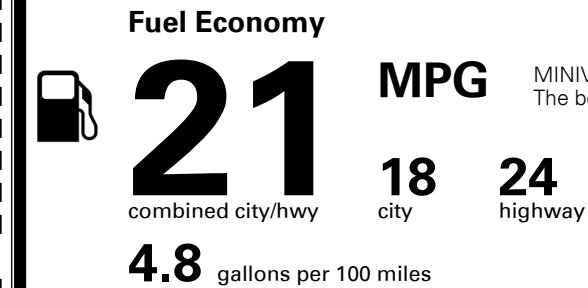

\$ 39,595.00

EPA DOT Fuel Economy and Environment

Gasoline Vehicle

MINIVANS range from 20 to 48 MPG.
The best vehicle rates 136 MPGe.

You spend
\$2,250
more in fuel costs
over 5 years
compared to the
average new vehicle.