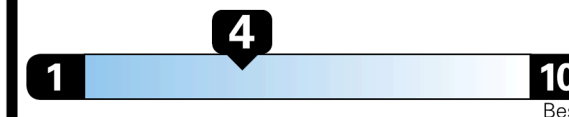

This vehicle emits 436 grams CO₂ per mile. The best emits 0 grams per mile (tailpipe only). Producing and distributing fuel also create emissions; learn more at fuel economy.gov.

Actual results will vary for many reasons, including driving conditions and how you drive and maintain your vehicle. The average new vehicle gets 27 MPG and costs $7,500 to fuel over 5 years. Cost estimates are based on 15,000 miles per year at $ 2.70 per gallon. MPGe is miles per gasoline gallon equivalent. Vehicle emissions are a significant cause of climate change and smog.

fuel economy.gov

Calculate personalized estimates and compare vehicles

Smartphone
QR Code™