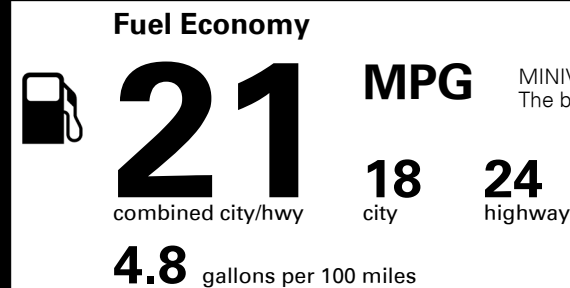

TOTAL ADDITIONAL WEIGHT: 9.6

#1 MASS MARKET BRAND IN
J.D. POWER INITIAL QUALITY,
5 YEARS IN A ROW.

GIVE IT EVERYTHING KIA

For J.D. Power 2019 award information, go to jdpower.com/awards for more details.

EPA DOT Fuel Economy and Environment

Gasoline Vehicle

MINIVANS range from 20 to 48 MPG.
The best vehicle rates 136 MPGe.

You spend
\$2,250
more in fuel costs
over 5 years
compared to the
average new vehicle.