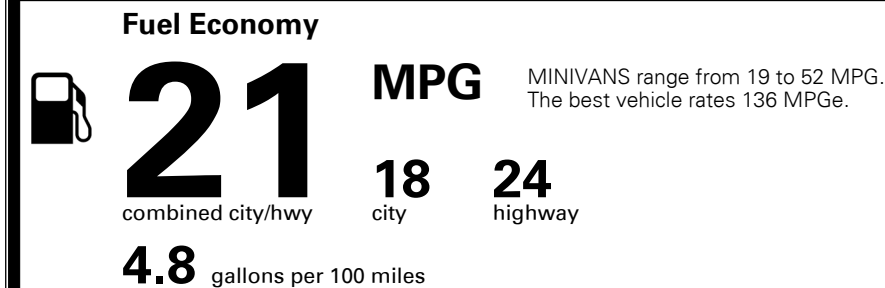

\$ 41,100.00

\$1,500.00

\$0.00
 \$425.00
 \$55.00

MSRP INCLUDING OPTIONS

\$ 43,080.00

INLAND FREIGHT AND HANDLING

\$ 1,045.00

TOTAL MANUFACTURER'S SUGGESTED RETAIL PRICE ▶

\$ 44,125.00

TOTAL ADDITIONAL WEIGHT: 11.1

EPA DOT Fuel Economy and Environment

Gasoline Vehicle

You spend \$2,000 more in fuel costs over 5 years compared to the average new vehicle.

Annual fuel cost \$1,800