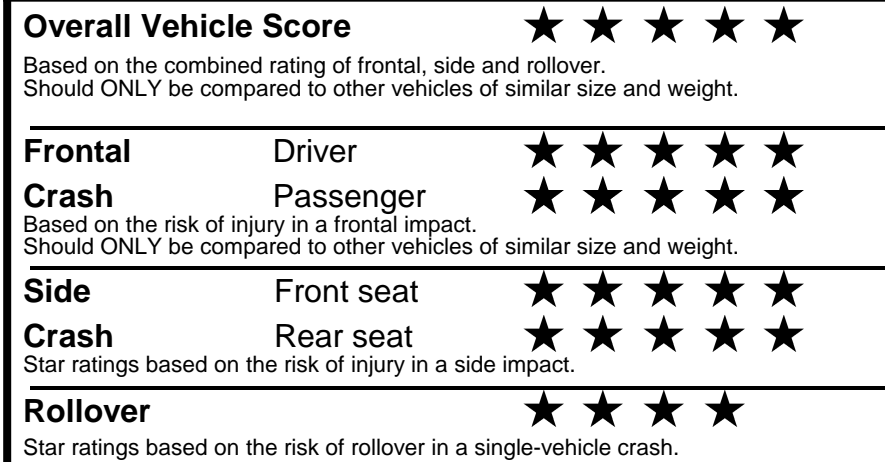

GOVERNMENT 5-STAR SAFETY RATINGS

Star ratings range from 1 to 5 stars (★★★★★) with 5 being the highest. Source: National Highway Traffic Safety Administration (NHTSA). www.safercar.gov or 1-888-327-4236

Manufacturer's suggested retail price includes Manufacturer's recommended pre-delivery service. License and title fees, state and local taxes and other dealer installed options and accessories are not included in the manufacturer's suggested retail price.

PARTS CONTENT INFORMATION

FOR VEHICLES IN THIS CAR LINE U.S./CANADIAN PARTS CONTENT: 3 %

MAJOR SOURCES OF FOREIGN PARTS: KOREA: 90%

NOTE: PARTS CONTENT DOES NOT INCLUDE FINAL ASSEMBLY, DISTRIBUTION, OR OTHER NON-PARTS COSTS.

FOR THIS VEHICLE FINAL ASSEMBLY POINT: GWANGMYEONG, KOREA

COUNTRY OF ORIGIN ENGINE: KOREA

TRANSMISSION: KOREA