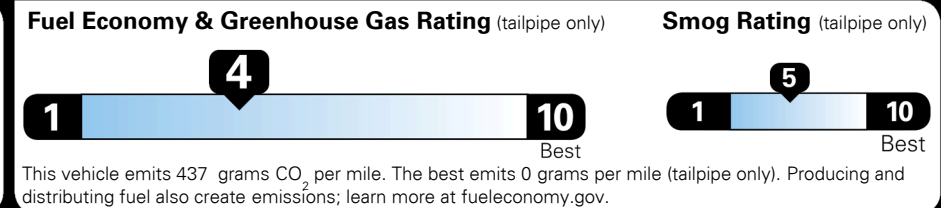

\$ 44,125.00

TOTAL ADDITIONAL WEIGHT: 11.1

EPA DOT Fuel Economy and Environment

Gasoline Vehicle

You spend \$2,000 more in fuel costs over 5 years compared to the average new vehicle.

Annual fuel cost \$1,800