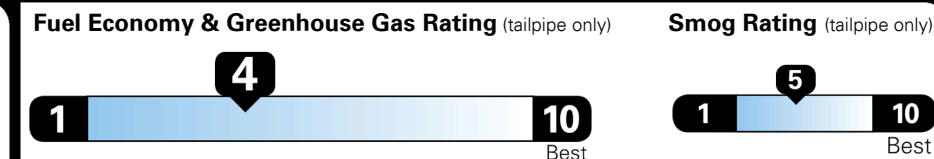

This vehicle emits 436 grams CO₂ per mile. The best emits 0 grams per mile (tailpipe only). Producing and distributing fuel also create emissions; learn more at fueleconomy.gov.

Actual results will vary for many reasons, including driving conditions and how you drive and maintain your vehicle. The average new vehicle gets 27 MPG and costs $7,500 to fuel over 5 years. Cost estimates are based on 15,000 miles per year at $ 2.70 per gallon. MPGe is miles per gasoline gallon equivalent. Vehicle emissions are a significant cause of climate change and smog.

fueleconomy.gov

Calculate personalized estimates and compare vehicles

GOVERNMENT 5-STAR SAFETY RATINGS

Overall Vehicle Score ★ ★ ★ ★ ★

Based on the combined rating of frontal, side and rollover.
Should ONLY be compared to other vehicles of similar size and weight.