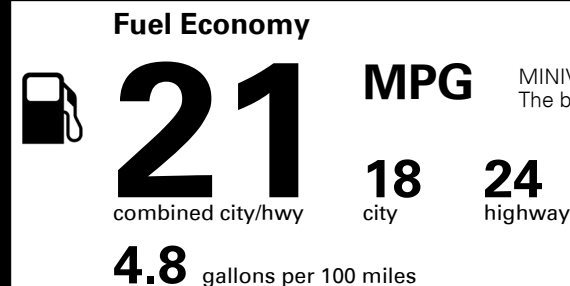

\$4,800.00

\$200.00
 \$425.00

MSRP INCLUDING OPTIONS

\$ 38,925.00

INLAND FREIGHT AND HANDLING

\$ 1,045.00

TOTAL MANUFACTURER'S SUGGESTED RETAIL PRICE ►

\$ 39,970.00

TOTAL ADDITIONAL WEIGHT: 10.1

EPA DOT Fuel Economy and Environment

Gasoline Vehicle

MINIVANS range from 20 to 48 MPG.
 The best vehicle rates 136 MPGe.

You spend
\$2,250
more in fuel costs
over 5 years
 compared to the
 average new vehicle.