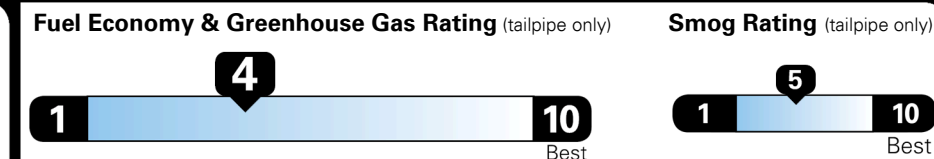

MINIVANS range from 20 to 48 MPG. The best vehicle rates 136 MPGe.

You spend
$2,250
more in fuel costs
over 5 years
compared to the
average new vehicle.

Annual fuel cost
$1,950

This vehicle emits 436 grams CO₂ per mile. The best emits 0 grams per mile (tailpipe only). Producing and distributing fuel also create emissions; learn more at fueleconomy.gov.

Actual results will vary for many reasons, including driving conditions and how you drive and maintain your vehicle. The average new vehicle gets 27 MPG and costs $7,500 to fuel over 5 years. Cost estimates are based on 15,000 miles per year at $ 2.70 per gallon. MPGe is miles per gasoline gallon equivalent. Vehicle emissions are a significant cause of climate change and smog.

fueleconomy.gov

Calculate personalized estimates and compare vehicles

GOVERNMENT 5-STAR SAFETY RATINGS

PARTS CONTENT INFORMATION

Overall Vehicle Score ★ ★ ★ ★ ★

Based on the combined rating of frontal, side and rollover. Should ONLY be compared to other vehicles of similar size and weight.

Frontal Driver ★ ★ ★ ★ ★

Crash Passenger ★ ★ ★ ★ ★

Based on the risk of injury in a frontal impact. Should ONLY be compared to other vehicles of similar size and weight.

Side Front seat ★ ★ ★ ★ ★

Crash Rear seat ★ ★ ★ ★ ★

Star ratings based on the risk of injury in a side impact.

Rollover ★ ★ ★ ★ ★

Star ratings based on the risk of rollover in a single-vehicle crash.

Star ratings range from 1 to 5 stars (★★★★★) with 5 being the highest.

Source: National Highway Traffic Safety Administration (NHTSA).

www.safercar.gov or 1-888-327-4236

Manufacturer's suggested retail price includes Manufacturer's recommended pre-delivery service. License and title fees, state and local taxes and other dealer installed options and accessories are not included in the manufacturer's suggested retail price.

FOR VEHICLES IN THIS CAR LINE U.S./CANADIAN PARTS CONTENT: 0 %

MAJOR SOURCES OF FOREIGN PARTS: KOREA: 85%

NOTE: PARTS CONTENT DOES NOT INCLUDE FINAL ASSEMBLY, DISTRIBUTION, OR OTHER NON-PARTS COSTS.

FOR THIS VEHICLE FINAL ASSEMBLY POINT: GWANGMYEONG, KOREA

COUNTRY OF ORIGIN

ENGINE: KOREA

TRANSMISSION: KOREA

TOTAL ADDITIONAL WEIGHT: 11.3