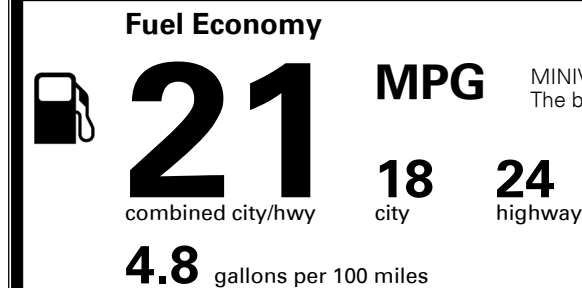

\$4,800.00

\$200.00

\$50.00

\$115.00

MSRP INCLUDING OPTIONS

\$ 38,665.00

INLAND FREIGHT AND HANDLING

\$ 1,045.00

TOTAL MANUFACTURER'S SUGGESTED RETAIL PRICE ▶

\$ 39,710.00

EPA DOT Fuel Economy and Environment

Gasoline Vehicle

MINIVANS range from 20 to 48 MPG. The best vehicle rates 136 MPGe.

You spend
\$2,250
 more in fuel costs
 over 5 years
 compared to the
 average new vehicle.