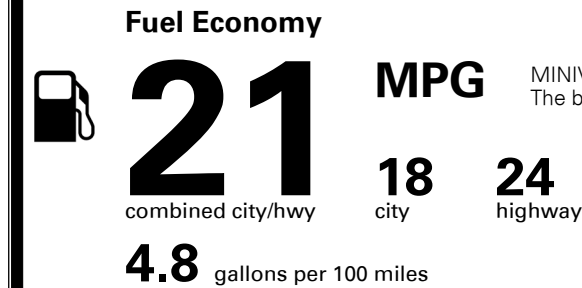

TOTAL MANUFACTURER'S SUGGESTED RETAIL PRICE ▶

\$ 41,045.00

EPA DOT Fuel Economy and Environment

Gasoline Vehicle

MINIVANS range from 20 to 48 MPG. The best vehicle rates 136 MPGe.

You spend
\$2,250
 more in fuel costs
 over 5 years
 compared to the
 average new vehicle.