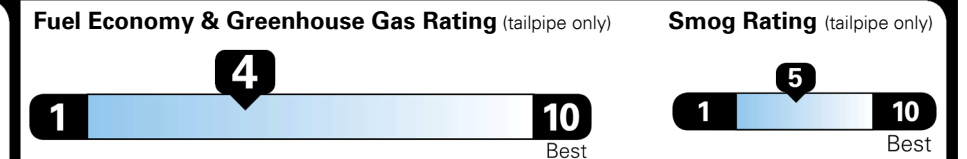

This vehicle emits 436 grams CO₂ per mile. The best emits 0 grams per mile (tailpipe only). Producing and distributing fuel also create emissions; learn more at fueleconomy.gov.

Actual results will vary for many reasons, including driving conditions and how you drive and maintain your vehicle. The average new vehicle gets 27 MPG and costs $7,500 to fuel over 5 years. Cost estimates are based on 15,000 miles per year at $ 2.70 per gallon. MPGe is miles per gasoline gallon equivalent. Vehicle emissions are a significant cause of climate change and smog.

fueleconomy.gov

Calculate personalized estimates and compare vehicles

GOVERNMENT 5-STAR SAFETY RATINGS

Overall Vehicle Score ★ ★ ★ ★ ★

Based on the combined rating of frontal, side and rollover. Should ONLY be compared to other vehicles of similar size and weight.

Frontal Driver ★ ★ ★ ★ ★

Crash Passenger ★ ★ ★ ★ ★

Based on the risk of injury in a frontal impact. Should ONLY be compared to other vehicles of similar size and weight.

Side Front seat ★ ★ ★ ★ ★

Crash Rear seat ★ ★ ★ ★ ★

Star ratings based on the risk of injury in a side impact.

Rollover ★ ★ ★ ★ ★

Star ratings based on the risk of rollover in a single-vehicle crash.

Star ratings range from 1 to 5 stars (★★★★★) with 5 being the highest.

Source: National Highway Traffic Safety Administration (NHTSA).

www.safercar.gov or 1-888-327-4236

Manufacturer's suggested retail price includes Manufacturer's recommended pre-delivery service. License and title fees, state and local taxes and other dealer installed options and accessories are not included in the manufacturer's suggested retail price.

PARTS CONTENT INFORMATION

FOR VEHICLES IN THIS CAR LINE U.S./CANADIAN PARTS CONTENT: 0 %

MAJOR SOURCES OF FOREIGN PARTS: KOREA: 85%

NOTE: PARTS CONTENT DOES NOT INCLUDE FINAL ASSEMBLY, DISTRIBUTION, OR OTHER NON-PARTS COSTS.

FOR THIS VEHICLE FINAL ASSEMBLY POINT: GWANGMYEONG, KOREA

COUNTRY OF ORIGIN

ENGINE: KOREA

TRANSMISSION: KOREA