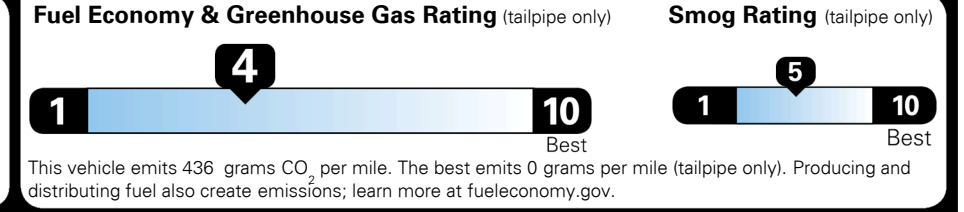

EPA DOT Fuel Economy and Environment

Gasoline Vehicle

Fuel Economy

21 MPG MINIVANS range from 20 to 48 MPG. The best vehicle rates 136 MPGe.

combined city/hwy
4.8 gallons per 100 miles

18 city
24 highway

You spend $2,250 more in fuel costs over 5 years compared to the average new vehicle.

Annual fuel cost $1,950