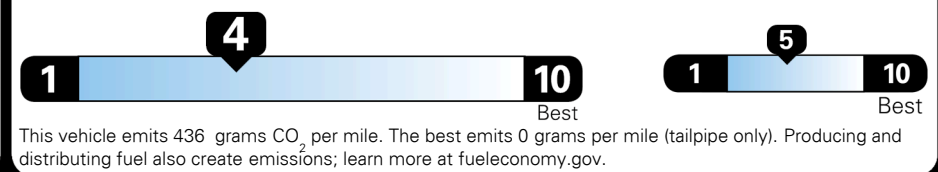

\$ 1,045.00

TOTAL MANUFACTURER'S SUGGESTED RETAIL PRICE ▶

\$ 42,840.00

TOTAL ADDITIONAL WEIGHT: 8.6

EPA DOT Fuel Economy and Environment

Gasoline Vehicle

You spend \$2,250
more in fuel costs over 5 years
 compared to the average new vehicle.

Annual fuel cost
\$1,950

Fuel Economy & Greenhouse Gas Rating (tailpipe only) **Smog Rating** (tailpipe only)

Actual results will vary for many reasons, including driving conditions and how you drive and maintain your vehicle. The average new vehicle gets 27 MPG and costs \$7,500 to fuel over 5 years. Cost estimates are based on 15,000 miles per year at \$ 2.70 per gallon. MPGe is miles per gasoline gallon equivalent. Vehicle emissions are a significant cause of climate change and smog.