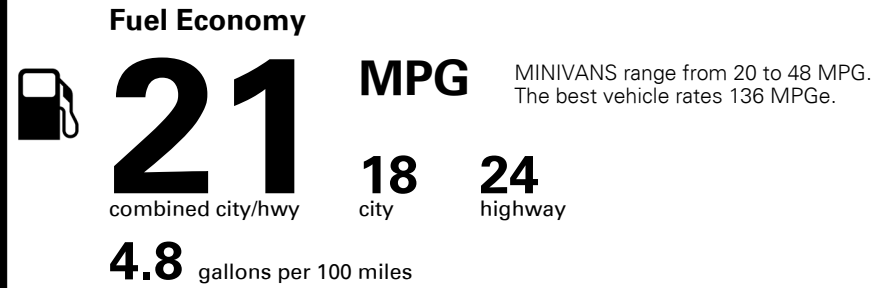

\$ 1,045.00

TOTAL MANUFACTURER'S SUGGESTED RETAIL PRICE ▶

\$ 42,840.00

TOTAL ADDITIONAL WEIGHT: 8.6

EPA DOT Fuel Economy and Environment

Gasoline Vehicle

You spend \$2,250
more in fuel costs over 5 years
 compared to the average new vehicle.

Annual fuel cost
\$1,950

Fuel Economy & Greenhouse Gas Rating (tailpipe only) **Smog Rating** (tailpipe only)

Actual results will vary for many reasons, including driving conditions and how you drive and maintain your vehicle. The average new vehicle gets 27 MPG and costs \$7,500 to fuel over 5 years. Cost estimates are based on 15,000 miles per year at \$ 2.70 per gallon. MPGe is miles per gasoline gallon equivalent. Vehicle emissions are a significant cause of climate change and smog.