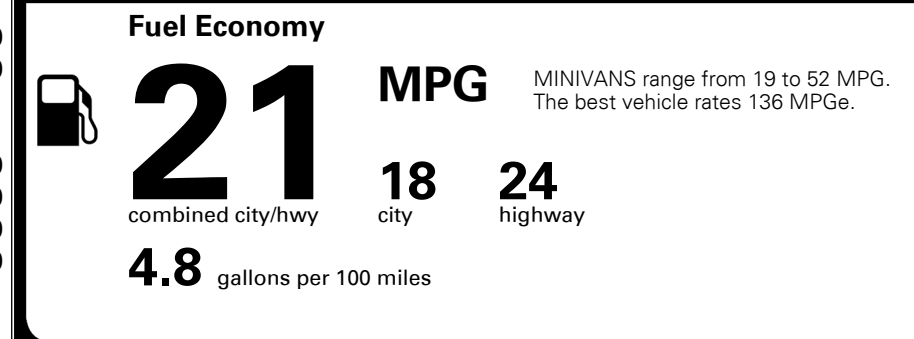

EPA DOT Fuel Economy and Environment

Gasoline Vehicle

You spend $2,000 more in fuel costs over 5 years compared to the average new vehicle.

Annual fuel cost $1,800