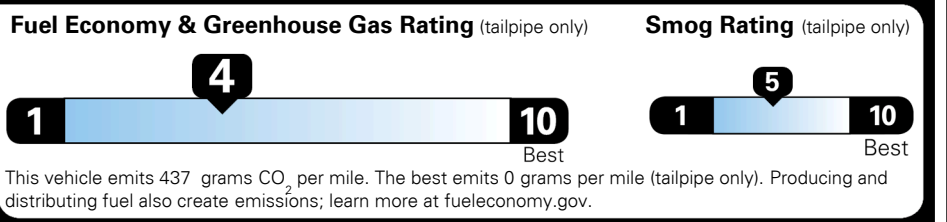

Actual results will vary for many reasons, including driving conditions and how you drive and maintain your vehicle. The average new vehicle gets 27 MPG and costs $7,000 to fuel over 5 years. Cost estimates are based on 15,000 miles per year at $ 2.55 per gallon. MPGe is miles per gasoline gallon equivalent. Vehicle emissions are a significant cause of climate change and smog.

fueleconomy.gov
Calculate personalized estimates and compare vehicles

Smartphone QR Code