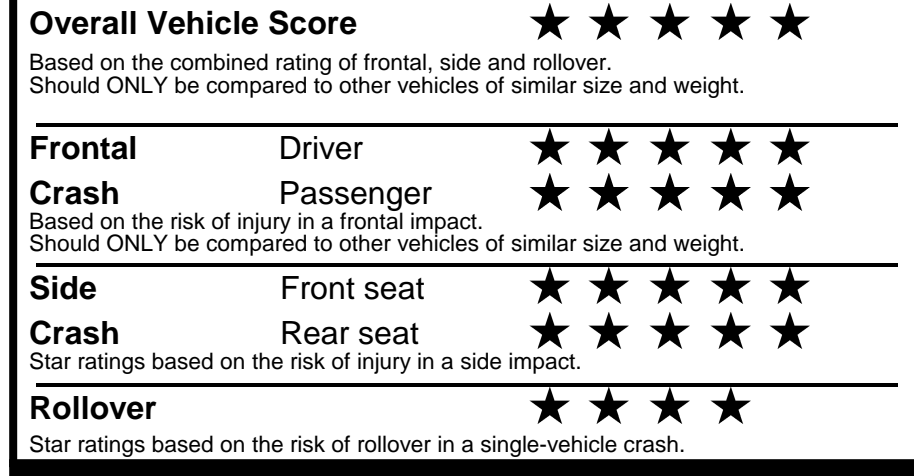

**fueleconomy.gov**  
 Calculate personalized estimates and compare vehicles

Smartphone QR Code

**GOVERNMENT 5-STAR SAFETY RATINGS**

**PARTS CONTENT INFORMATION**

**FOR VEHICLES IN THIS CAR LINE U.S./CANADIAN PARTS CONTENT: 3 %**