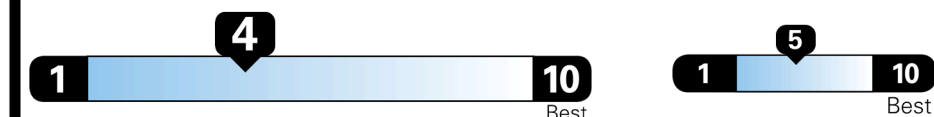

EPA DOT Fuel Economy and Environment

Gasoline Vehicle

You spend
\$2,250
more in fuel costs
over 5 years
compared to the
average new vehicle.

Annual fuel cost
\$1,950

Fuel Economy & Greenhouse Gas Rating (tailpipe only) **Smog Rating** (tailpipe only)