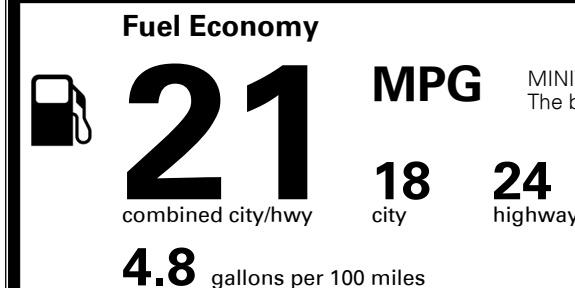

\$395.00
\$1,500.00

\$200.00
\$50.00
\$115.00

MSRP INCLUDING OPTIONS

\$ 43,560.00

INLAND FREIGHT AND HANDLING

\$ 1,045.00

TOTAL MANUFACTURER'S SUGGESTED RETAIL PRICE ►

\$ 44,605.00

EPA DOT Fuel Economy and Environment

Gasoline Vehicle

You spend
\$2,250
more in fuel costs
over 5 years
compared to the
average new vehicle.

Annual fuel cost
\$1,950

Fuel Economy & Greenhouse Gas Rating (tailpipe only) **Smog Rating** (tailpipe only)